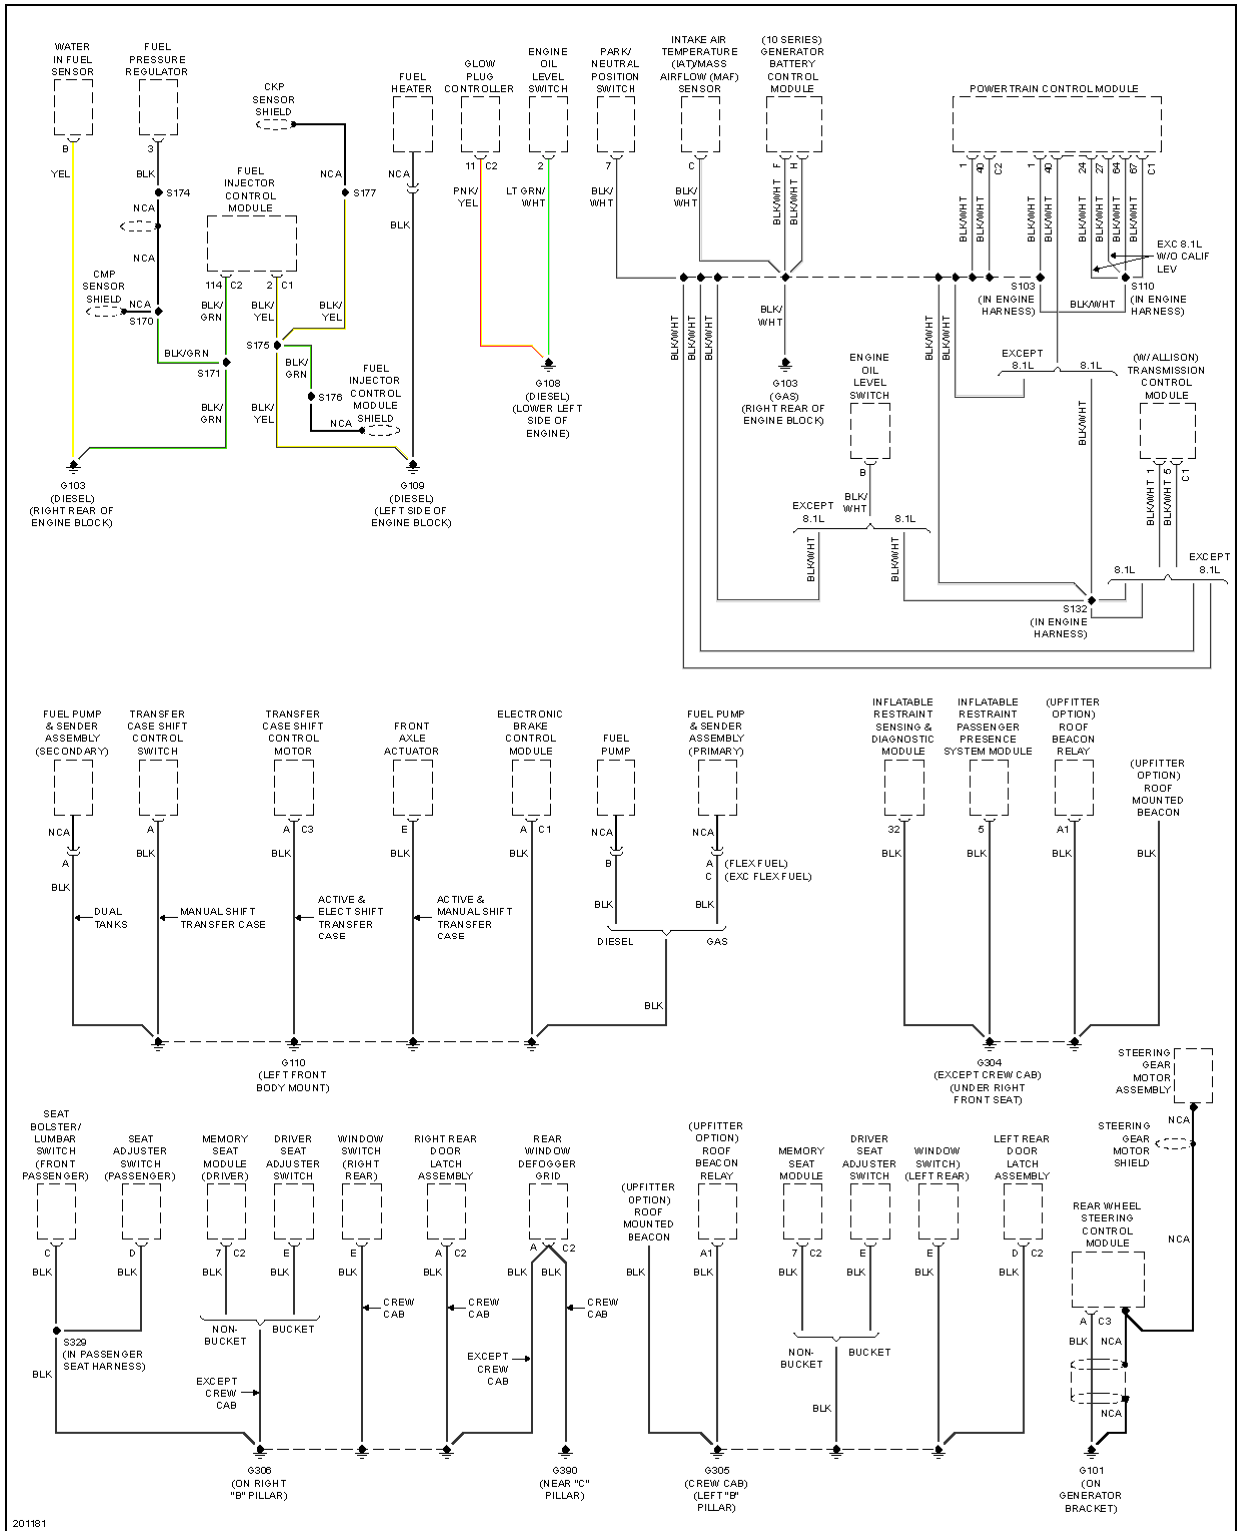

2004 - 2006 SYSTEM WIRING DIAGRAMS CHEVROLET 1500

Fig. 57: Ground Distribution Circuit, Except Hybrid (1 of 4)

2004 - 2006 SYSTEM WIRING DIAGRAMS CHEVROLET 1500

Fig. 58: Ground Distribution Circuit, Except Hybrid (2 of 4)

2004 - 2006 SYSTEM WIRING DIAGRAMS CHEVROLET 1500

Fig. 59: Ground Distribution Circuit, Except Hybrid (3 of 4)

2004 - 2006 SYSTEM WIRING DIAGRAMS CHEVROLET 1500

Fig. 60: Ground Distribution Circuit, Except Hybrid (4 of 4)