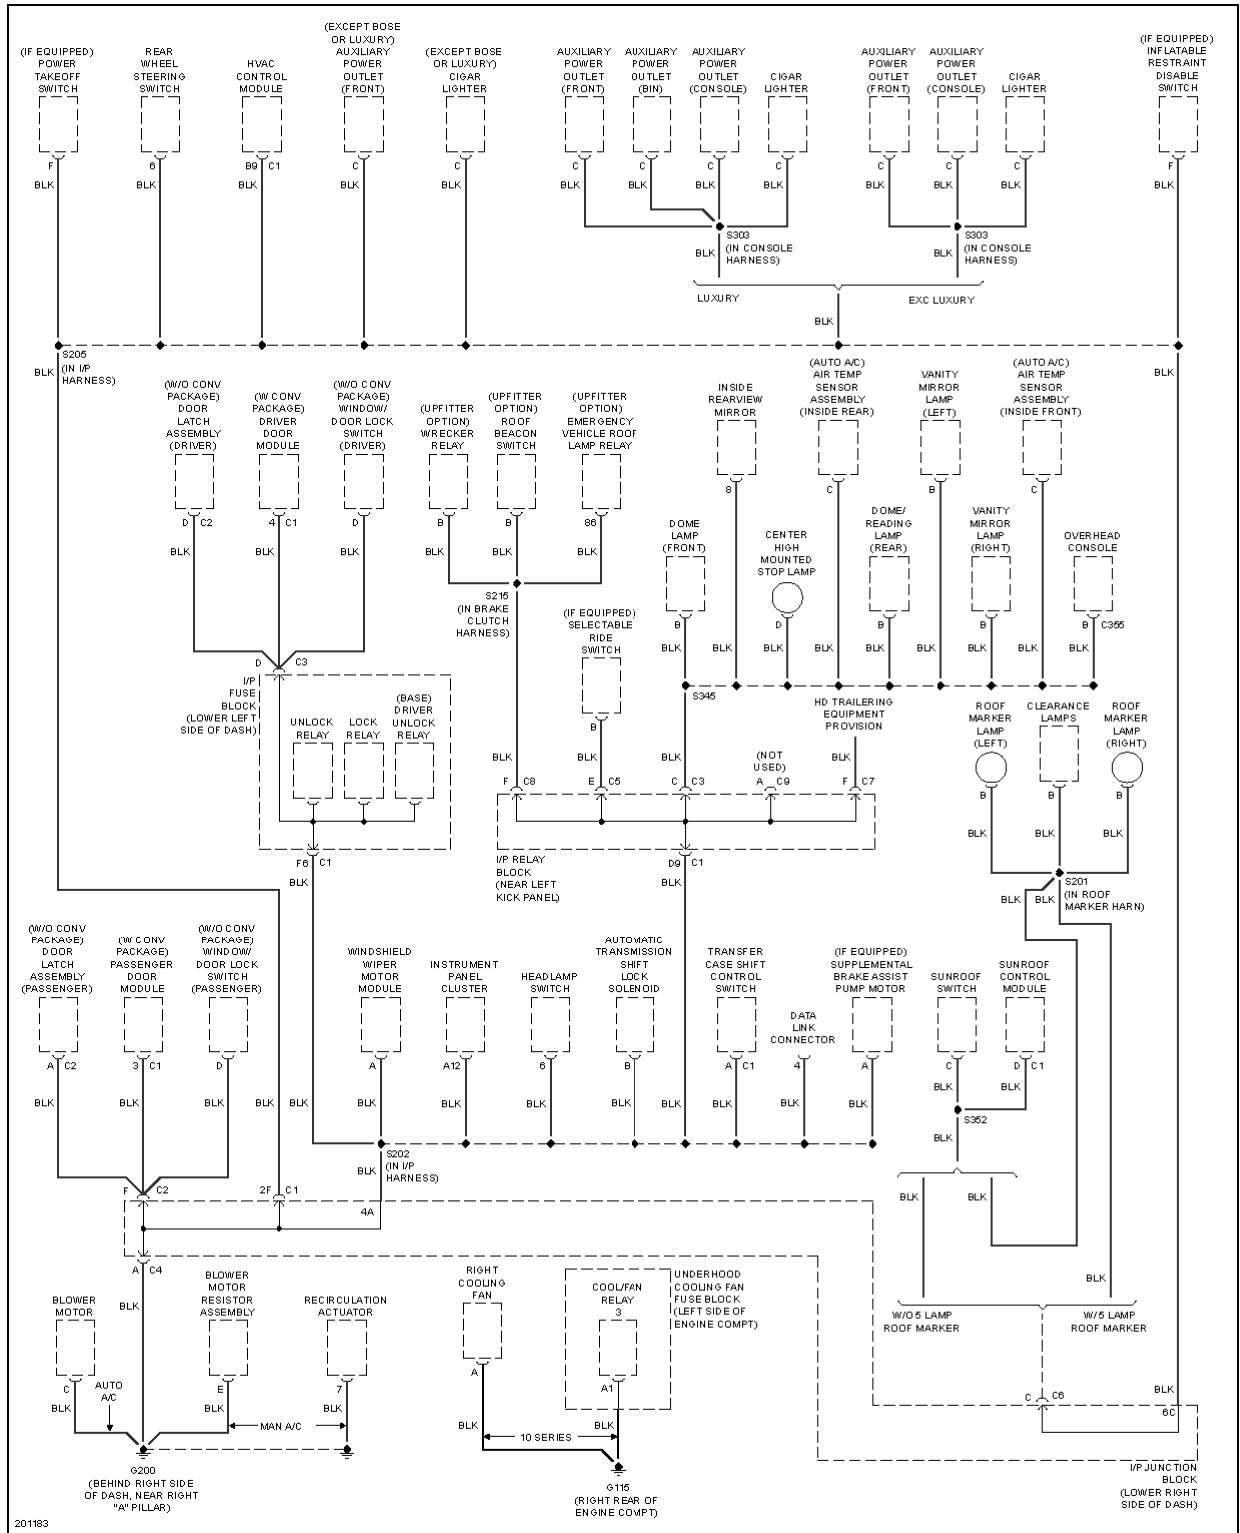

2004 - 2006 SYSTEM WIRING DIAGRAMS CHEVROLET 1500

Fig. 57: Ground Distribution Circuit, Except Hybrid (1 of 4)

2004 - 2006 SYSTEM WIRING DIAGRAMS CHEVROLET 1500

Fig. 58: Ground Distribution Circuit, Except Hybrid (2 of 4)

2004 - 2006 SYSTEM WIRING DIAGRAMS CHEVROLET 1500

Fig. 59: Ground Distribution Circuit, Except Hybrid (3 of 4)

2004 - 2006 SYSTEM WIRING DIAGRAMS CHEVROLET 1500

Fig. 60: Ground Distribution Circuit, Except Hybrid (4 of 4)