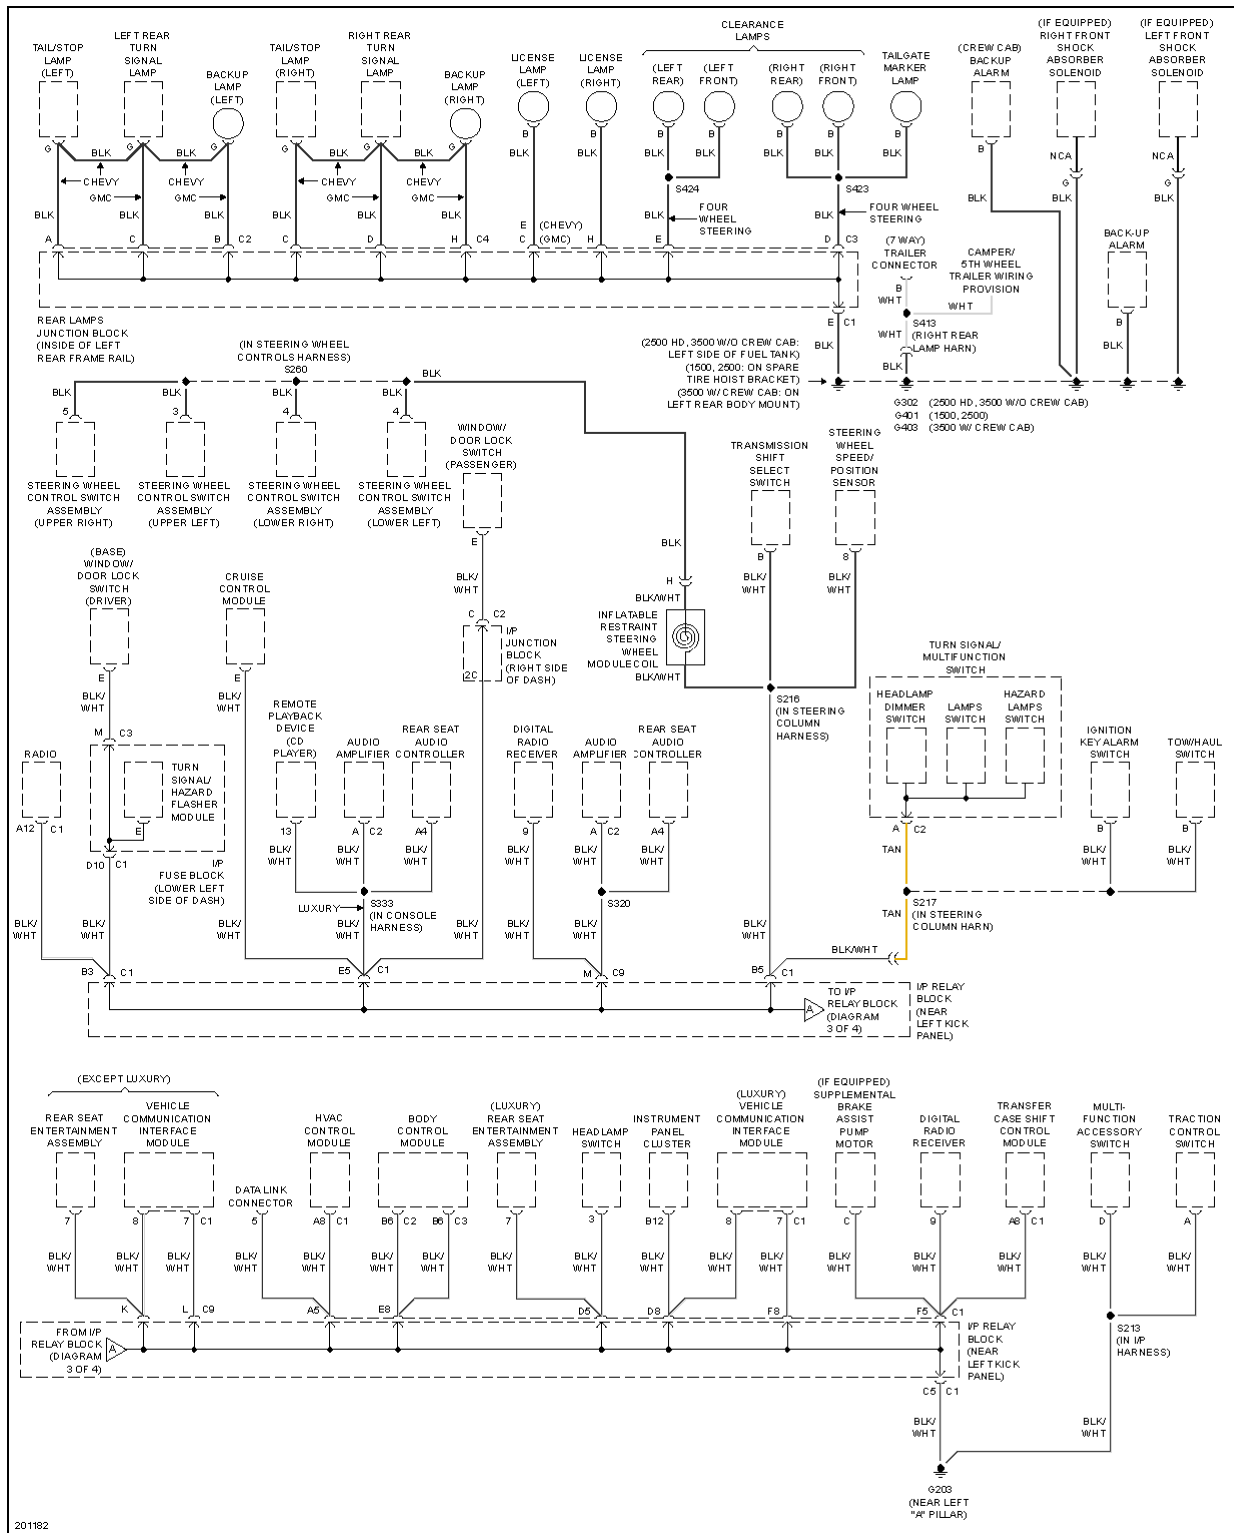

2004 - 2006 SYSTEM WIRING DIAGRAMS CHEVROLET 1500

Fig. 57: Ground Distribution Circuit, Except Hybrid (1 of 4)

2004 - 2006 SYSTEM WIRING DIAGRAMS CHEVROLET 1500

Fig. 58: Ground Distribution Circuit, Except Hybrid (2 of 4)

2004 - 2006 SYSTEM WIRING DIAGRAMS CHEVROLET 1500

Fig. 59: Ground Distribution Circuit, Except Hybrid (3 of 4)

2004 - 2006 SYSTEM WIRING DIAGRAMS CHEVROLET 1500

Fig. 60: Ground Distribution Circuit, Except Hybrid (4 of 4)