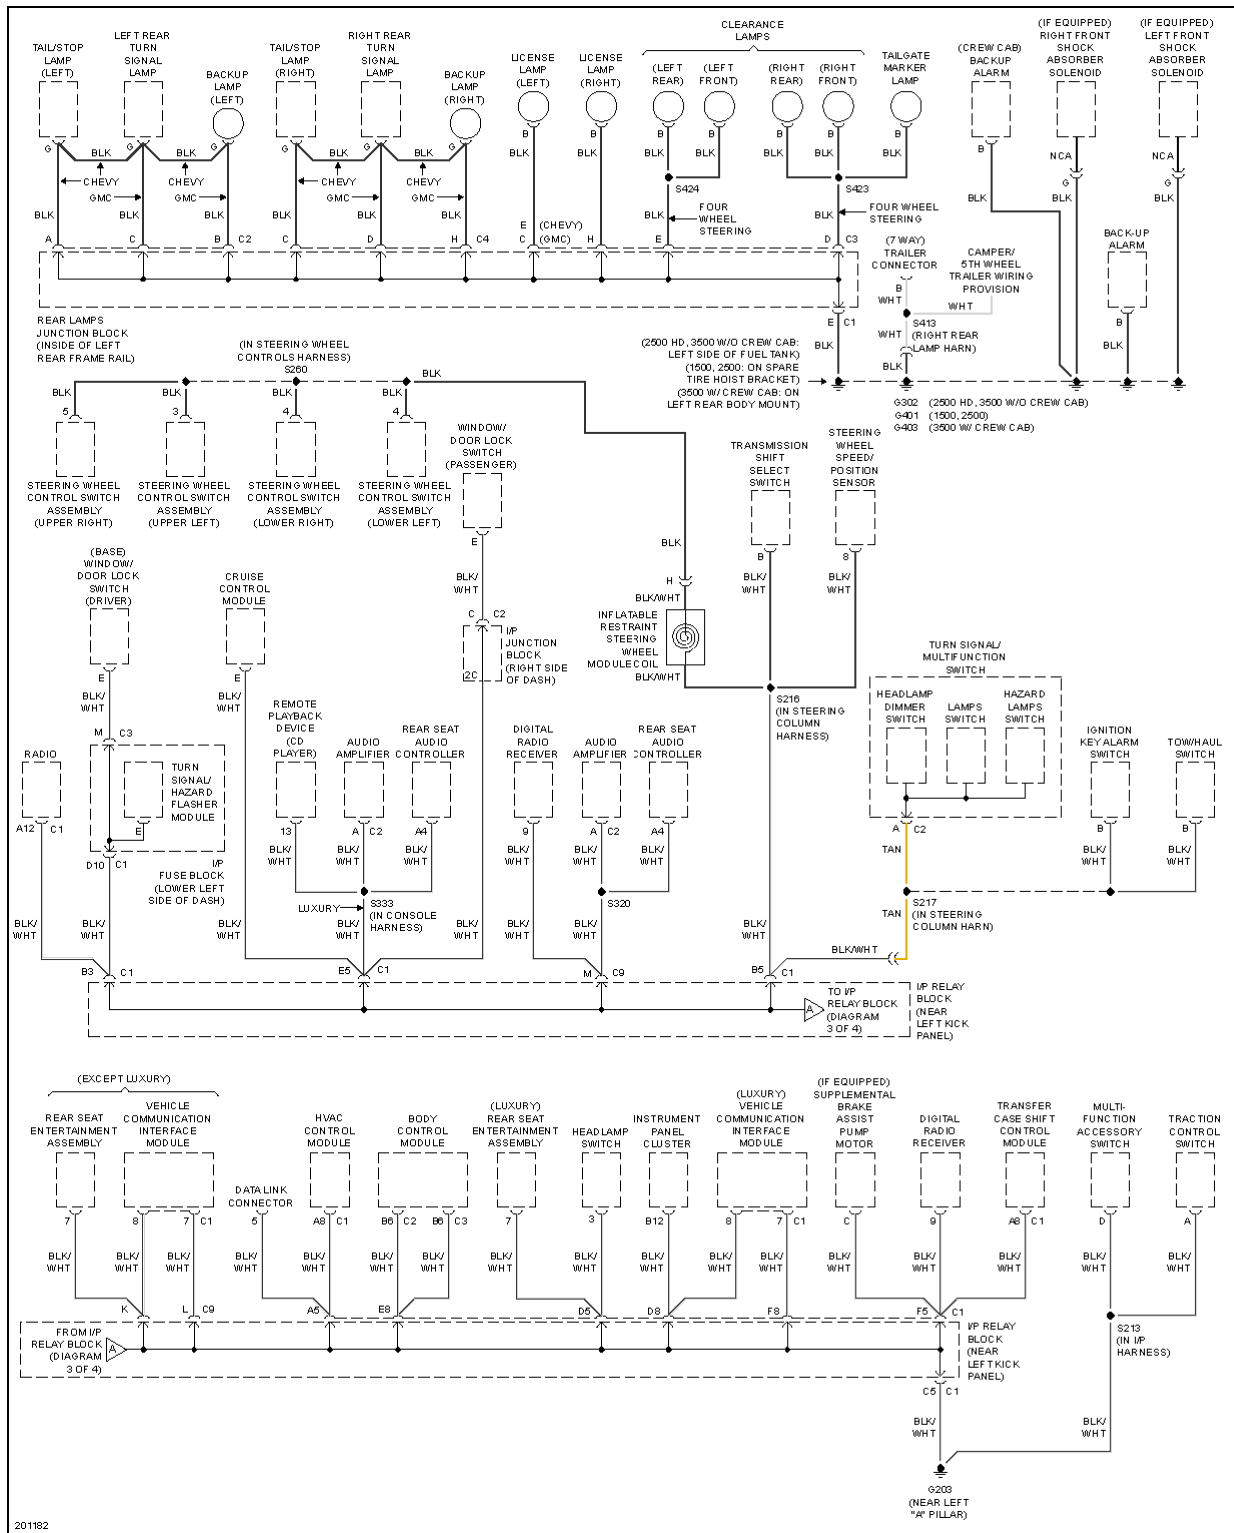

2004 - 2006 SYSTEM WIRING DIAGRAMS CHEVROLET 1500 HD

Fig. 29: Ground Distribution Circuit (1 of 4)

2004 - 2006 SYSTEM WIRING DIAGRAMS CHEVROLET 1500 HD

Fig. 30: Ground Distribution Circuit (2 of 4)

2004 - 2006 SYSTEM WIRING DIAGRAMS CHEVROLET 1500 HD

Fig. 31: Ground Distribution Circuit (3 of 4)

2004 - 2006 SYSTEM WIRING DIAGRAMS CHEVROLET 1500 HD

Fig. 32: Ground Distribution Circuit (4 of 4)