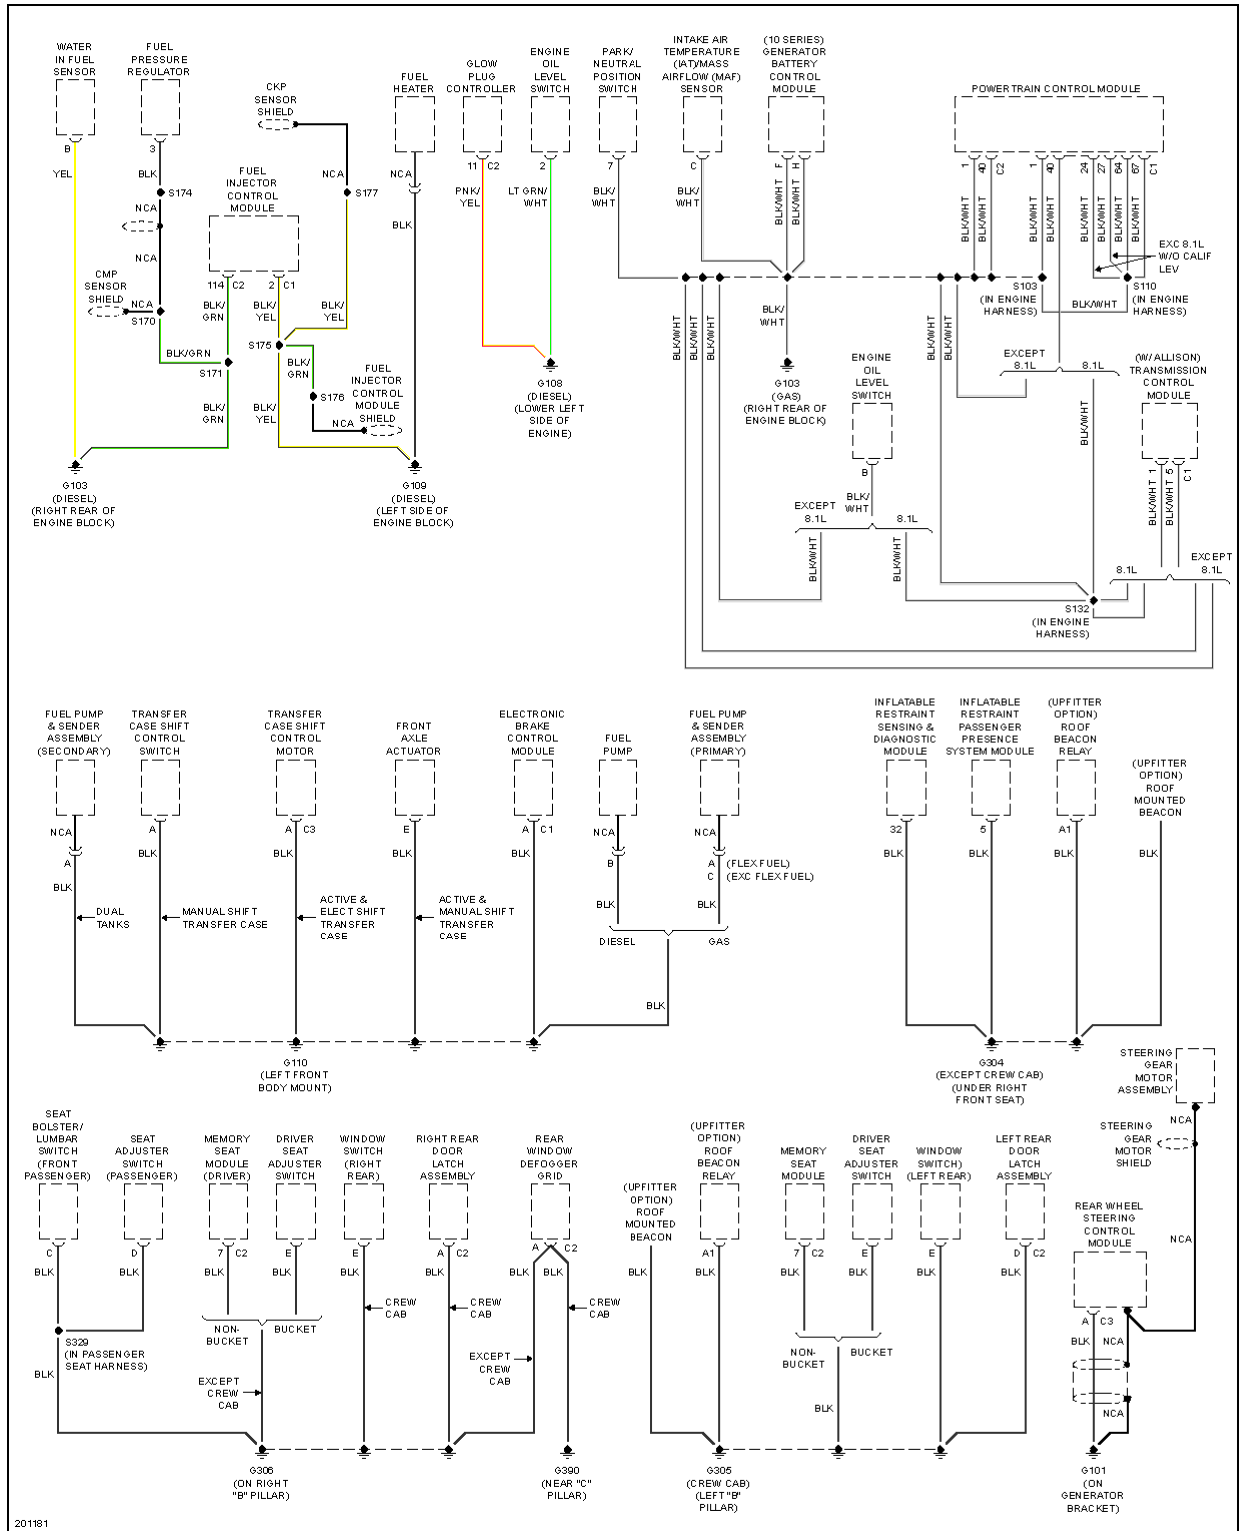

2004 - 2006 SYSTEM WIRING DIAGRAMS CHEVROLET 1500 HD

Fig. 29: Ground Distribution Circuit (1 of 4)

2004 - 2006 SYSTEM WIRING DIAGRAMS CHEVROLET 1500 HD

Fig. 30: Ground Distribution Circuit (2 of 4)

2004 - 2006 SYSTEM WIRING DIAGRAMS CHEVROLET 1500 HD

Fig. 31: Ground Distribution Circuit (3 of 4)

2004 - 2006 SYSTEM WIRING DIAGRAMS CHEVROLET 1500 HD

Fig. 32: Ground Distribution Circuit (4 of 4)