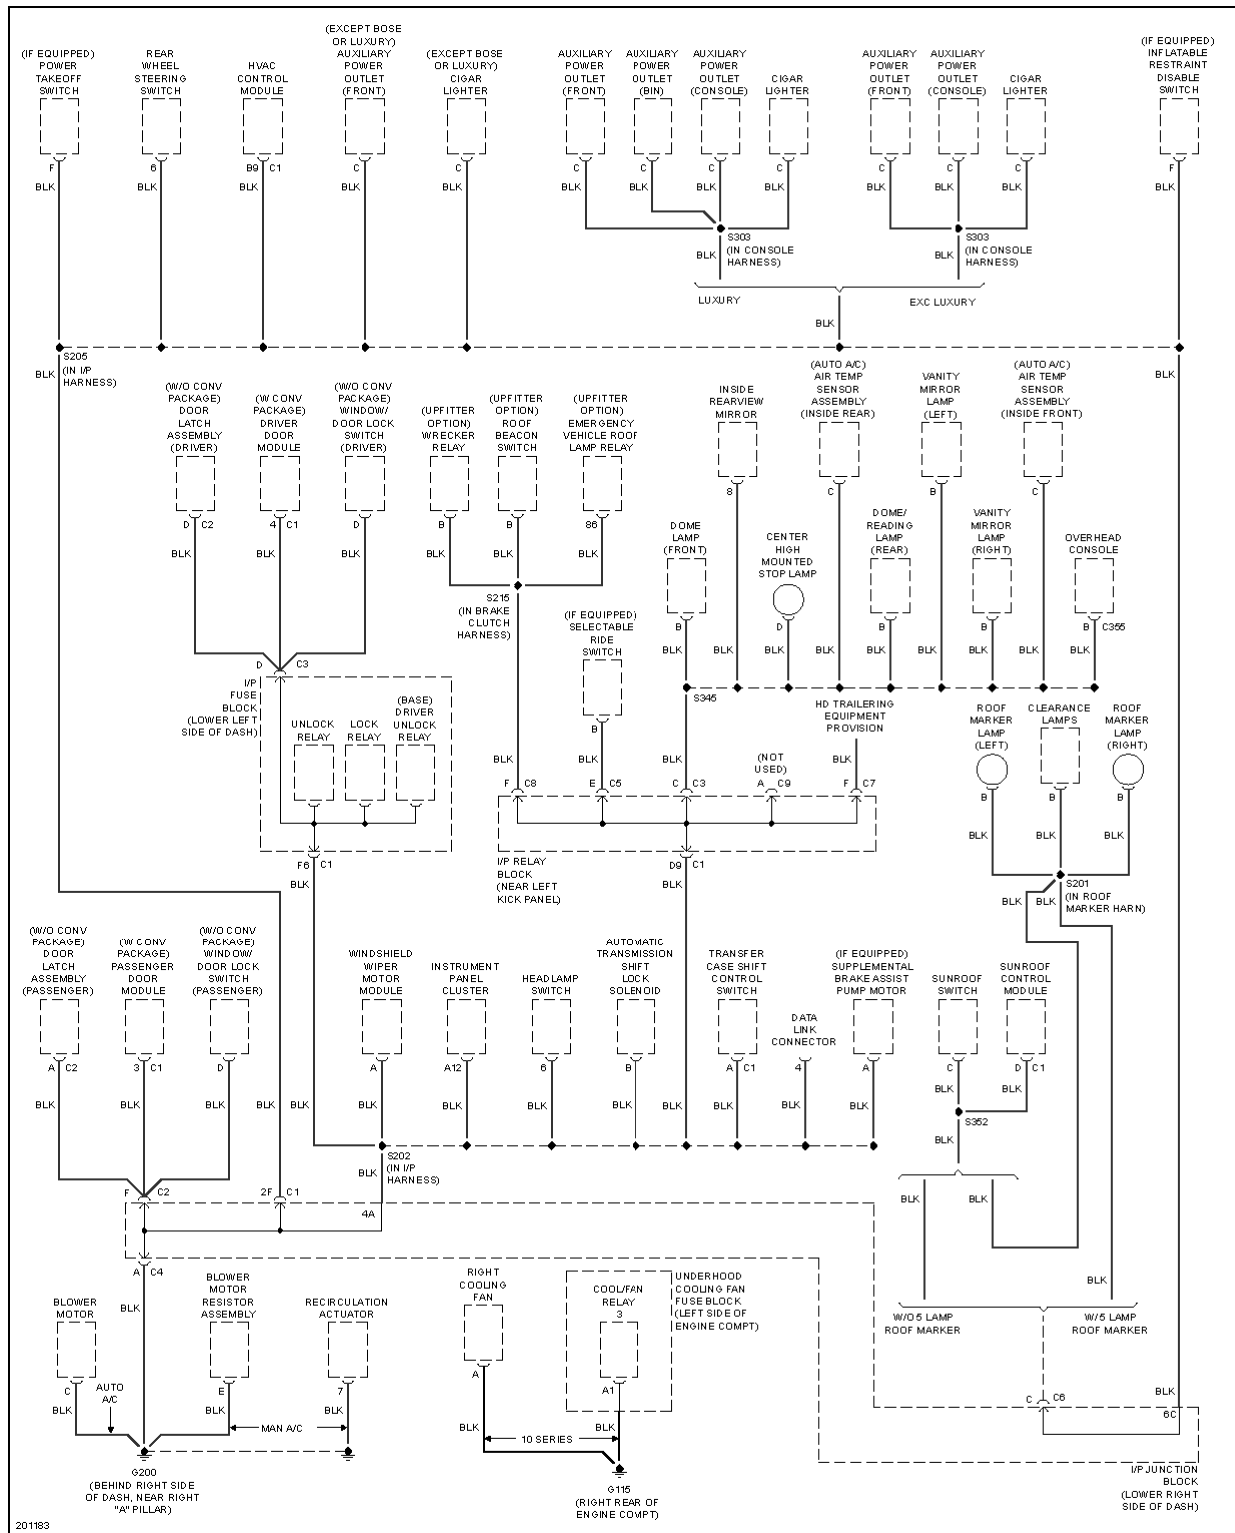

2004 - 2006 SYSTEM WIRING DIAGRAMS CHEVROLET 1500 HD

Fig. 29: Ground Distribution Circuit (1 of 4)

2004 - 2006 SYSTEM WIRING DIAGRAMS CHEVROLET 1500 HD

Fig. 30: Ground Distribution Circuit (2 of 4)

2004 - 2006 SYSTEM WIRING DIAGRAMS CHEVROLET 1500 HD

Fig. 31: Ground Distribution Circuit (3 of 4)

2004 - 2006 SYSTEM WIRING DIAGRAMS CHEVROLET 1500 HD

Fig. 32: Ground Distribution Circuit (4 of 4)