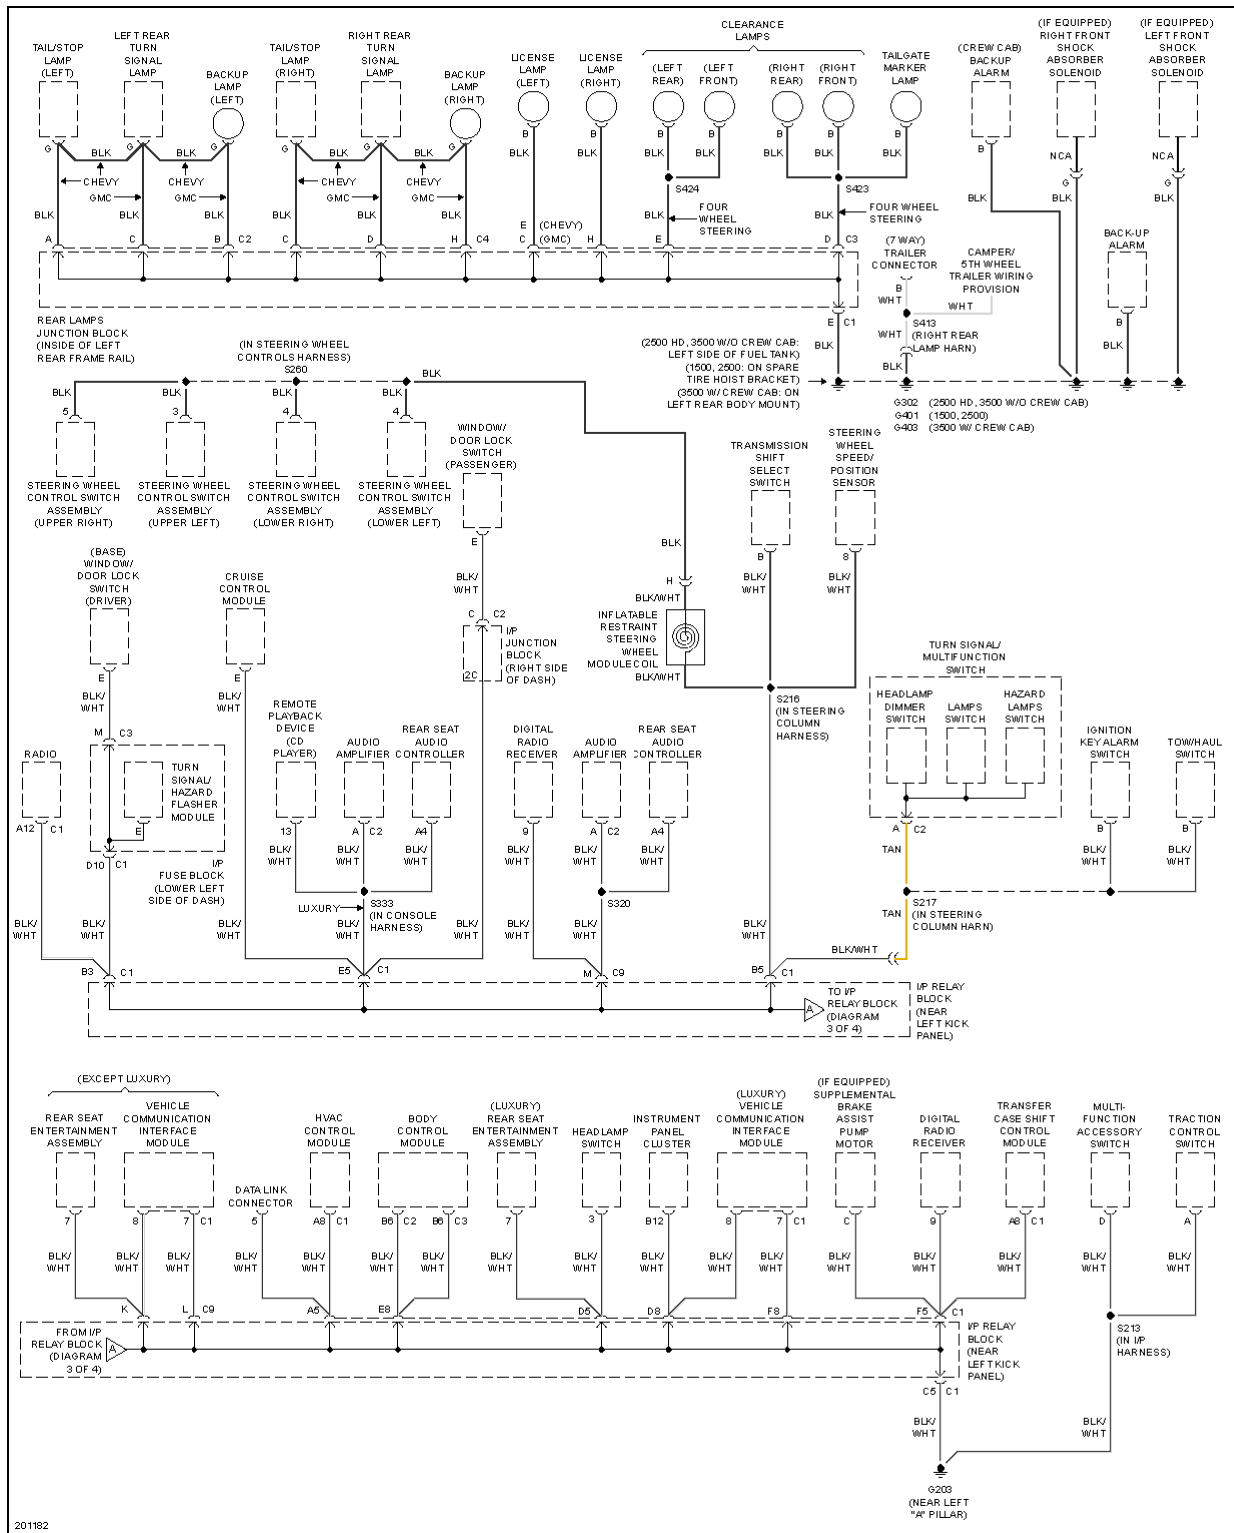

2004 - 2006 SYSTEM WIRING DIAGRAMS CHEVROLET 2500 HD

Fig. 58: Ground Distribution Circuit, Except Hybrid (2 of 4)

2004 - 2006 SYSTEM WIRING DIAGRAMS CHEVROLET 2500 HD

Fig. 59: Ground Distribution Circuit, Except Hybrid (3 of 4)