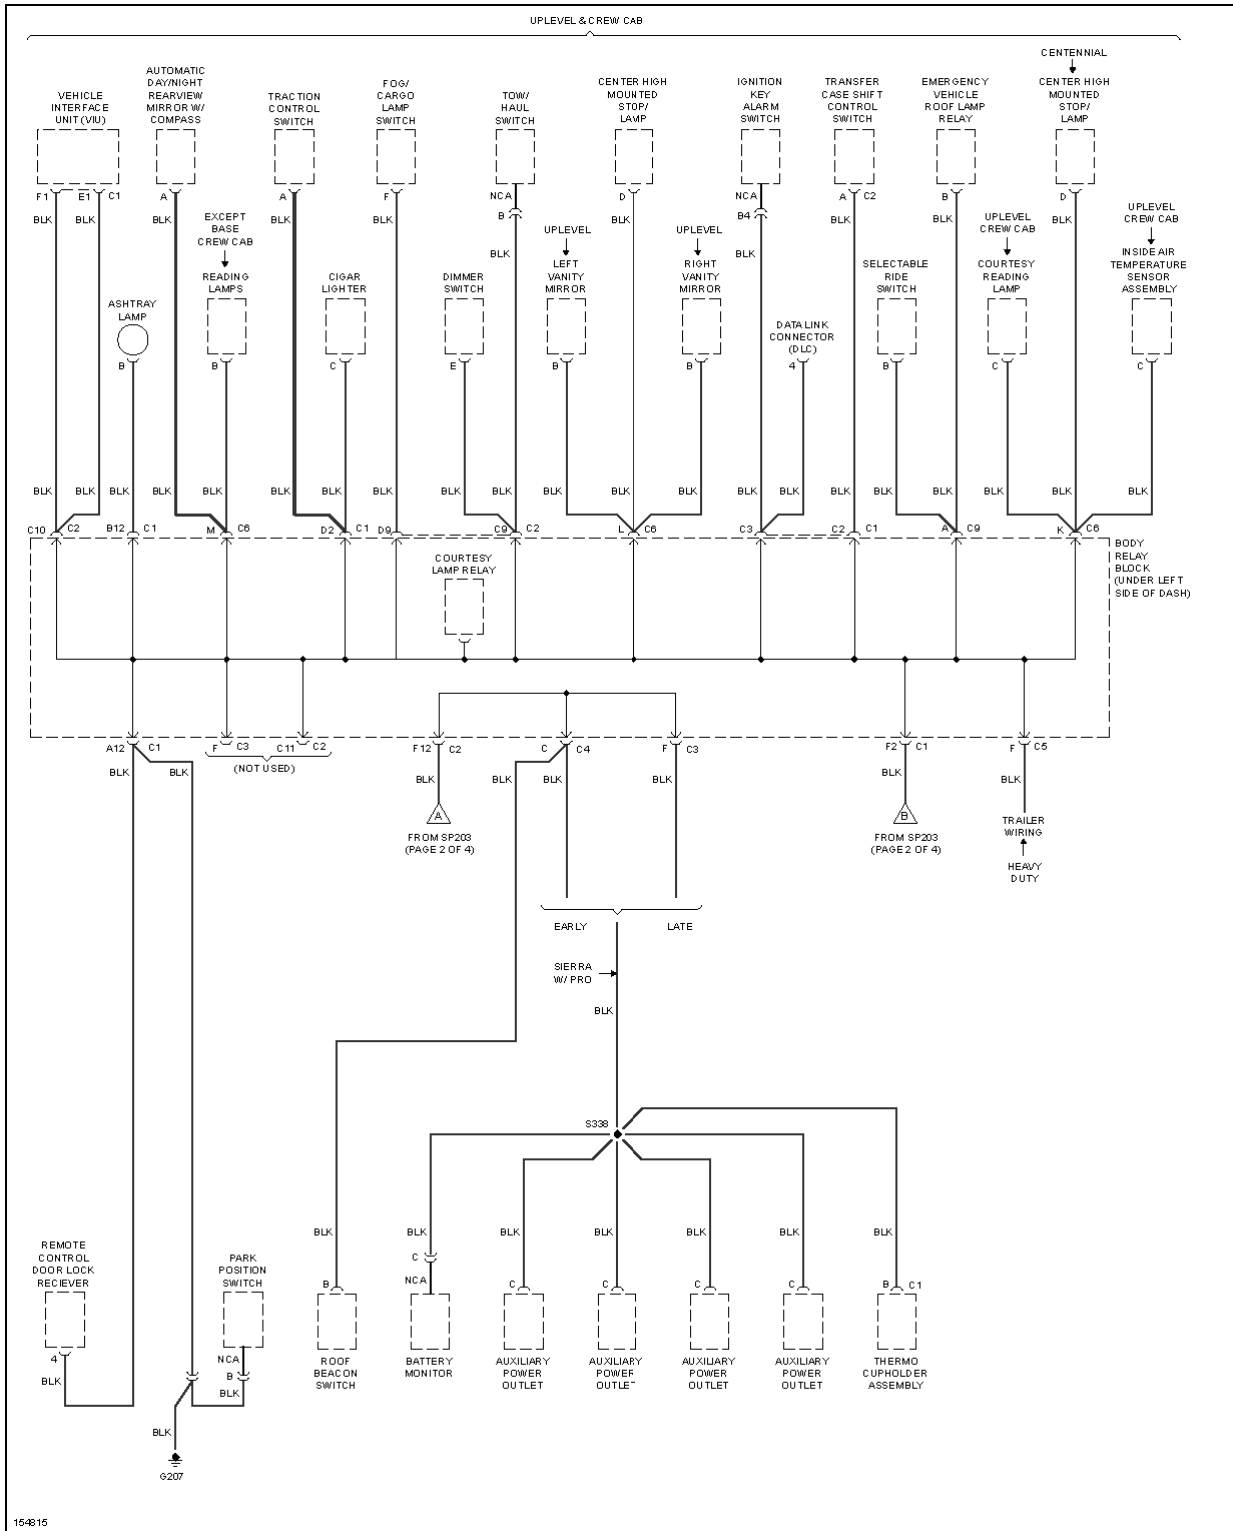

2002 SYSTEM WIRING DIAGRAMS CHEVROLET Silverado 1500

Fig. 53: Ground Distribution Circuit (1 of 4)

2002 SYSTEM WIRING DIAGRAMS CHEVROLET Silverado 1500

Fig. 55: Ground Distribution Circuit (3 of 4)

2002 SYSTEM WIRING DIAGRAMS CHEVROLET Silverado 1500

Fig. 56: Ground Distribution Circuit (4 of 4)