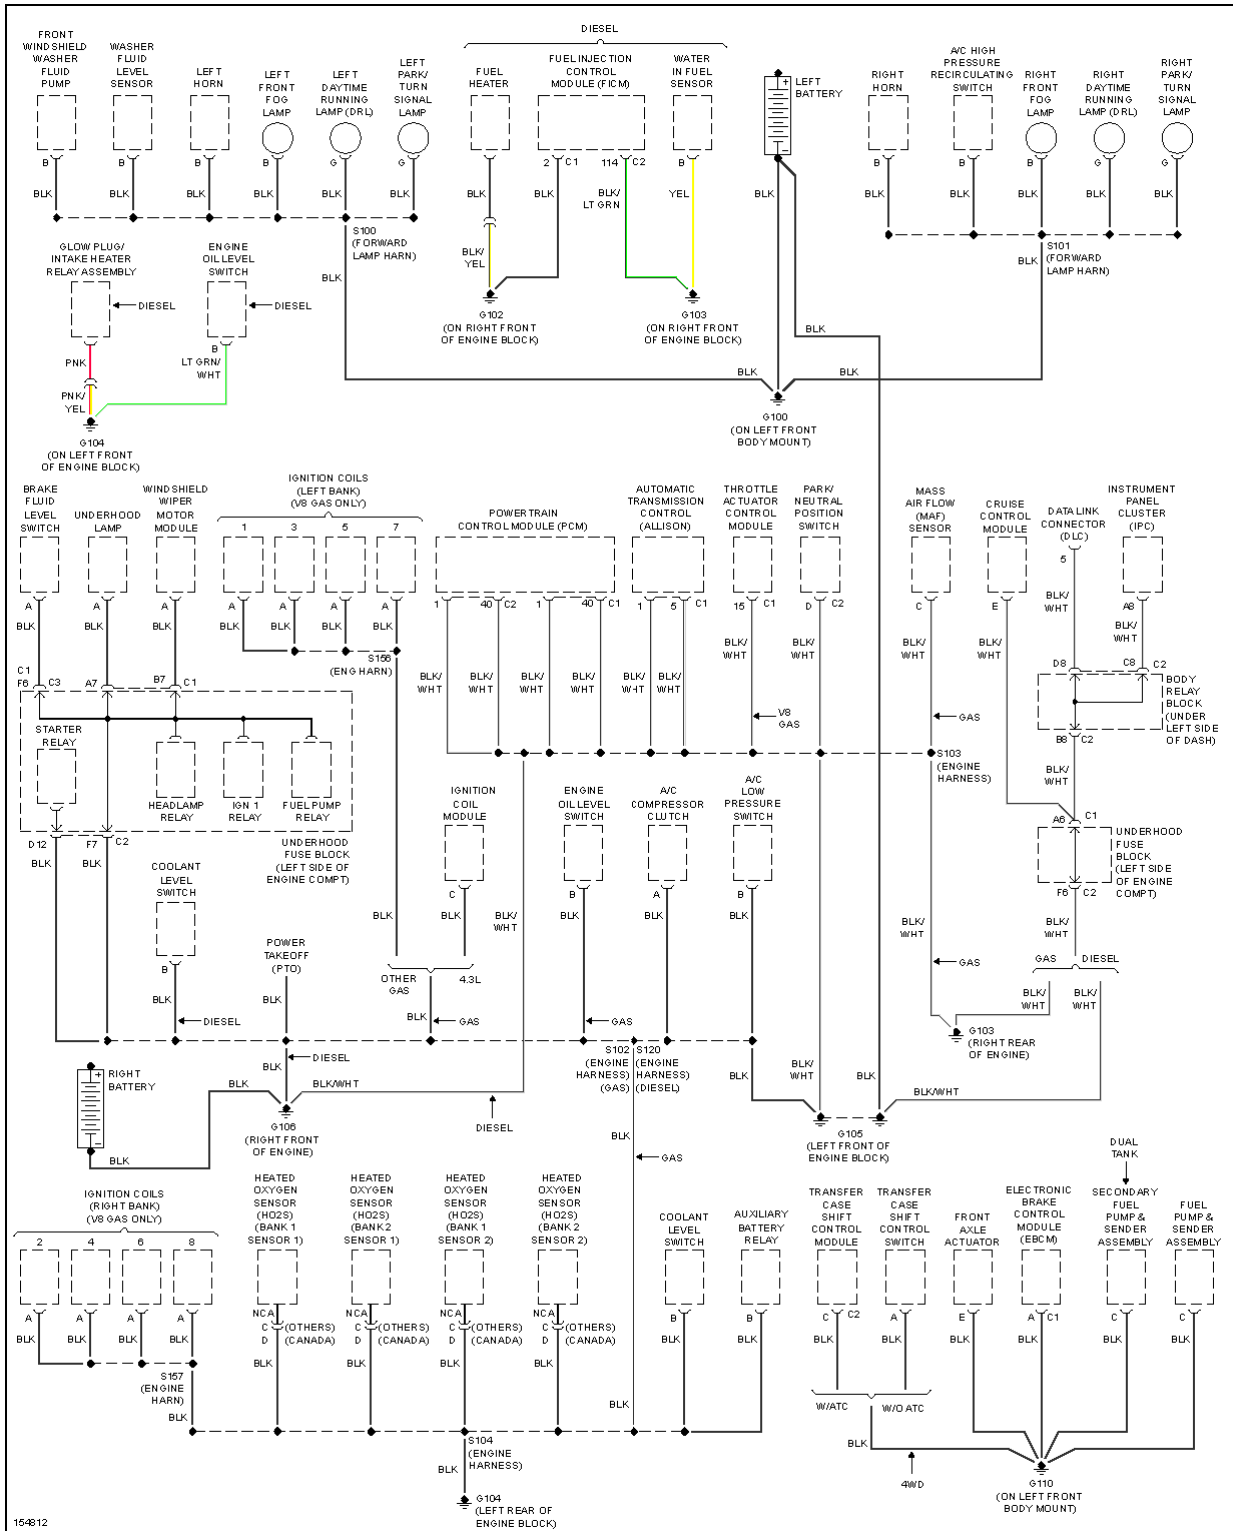

2002 SYSTEM WIRING DIAGRAMS CHEVROLET Silverado 1500

Fig. 53: Ground Distribution Circuit (1 of 4)

2002 SYSTEM WIRING DIAGRAMS CHEVROLET Silverado 1500

Fig. 55: Ground Distribution Circuit (3 of 4)

2002 SYSTEM WIRING DIAGRAMS CHEVROLET Silverado 1500

Fig. 56: Ground Distribution Circuit (4 of 4)