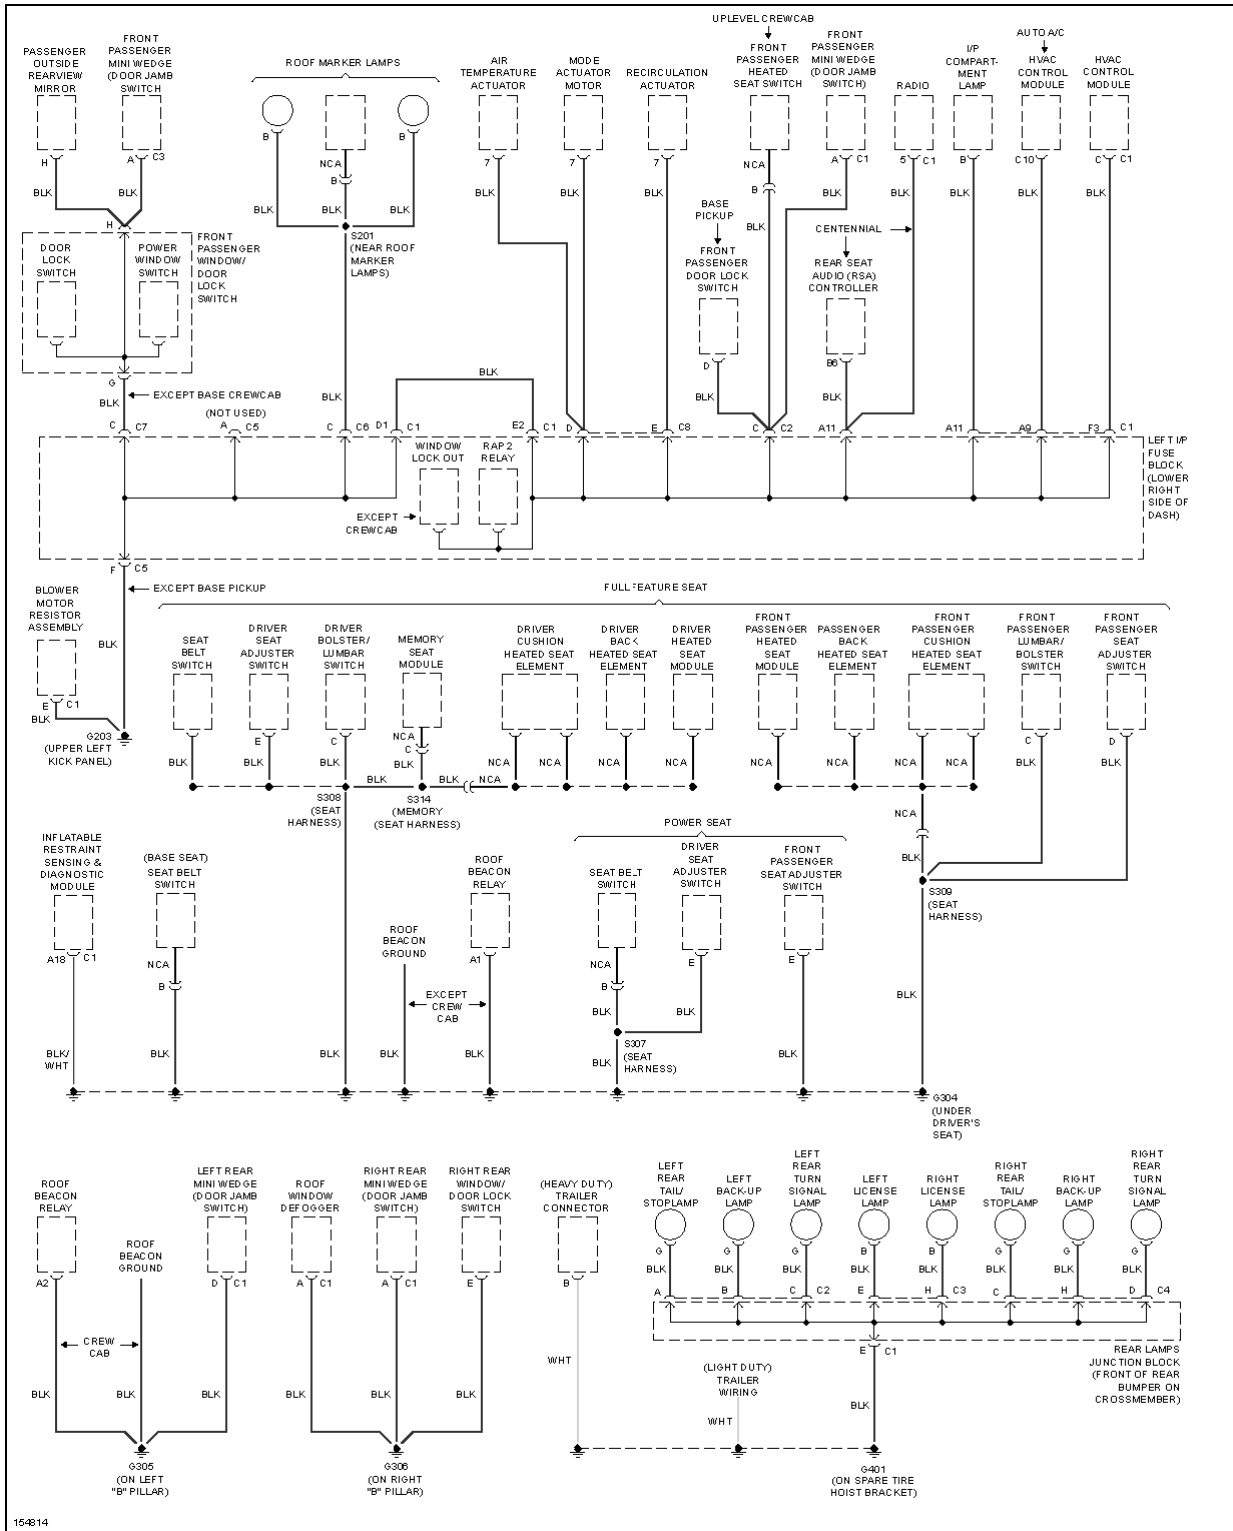

2002 SYSTEM WIRING DIAGRAMS CHEVROLET Silverado 1500

Fig. 53: Ground Distribution Circuit (1 of 4)

2002 SYSTEM WIRING DIAGRAMS CHEVROLET Silverado 1500

Fig. 55: Ground Distribution Circuit (3 of 4)

2002 SYSTEM WIRING DIAGRAMS CHEVROLET Silverado 1500

Fig. 56: Ground Distribution Circuit (4 of 4)