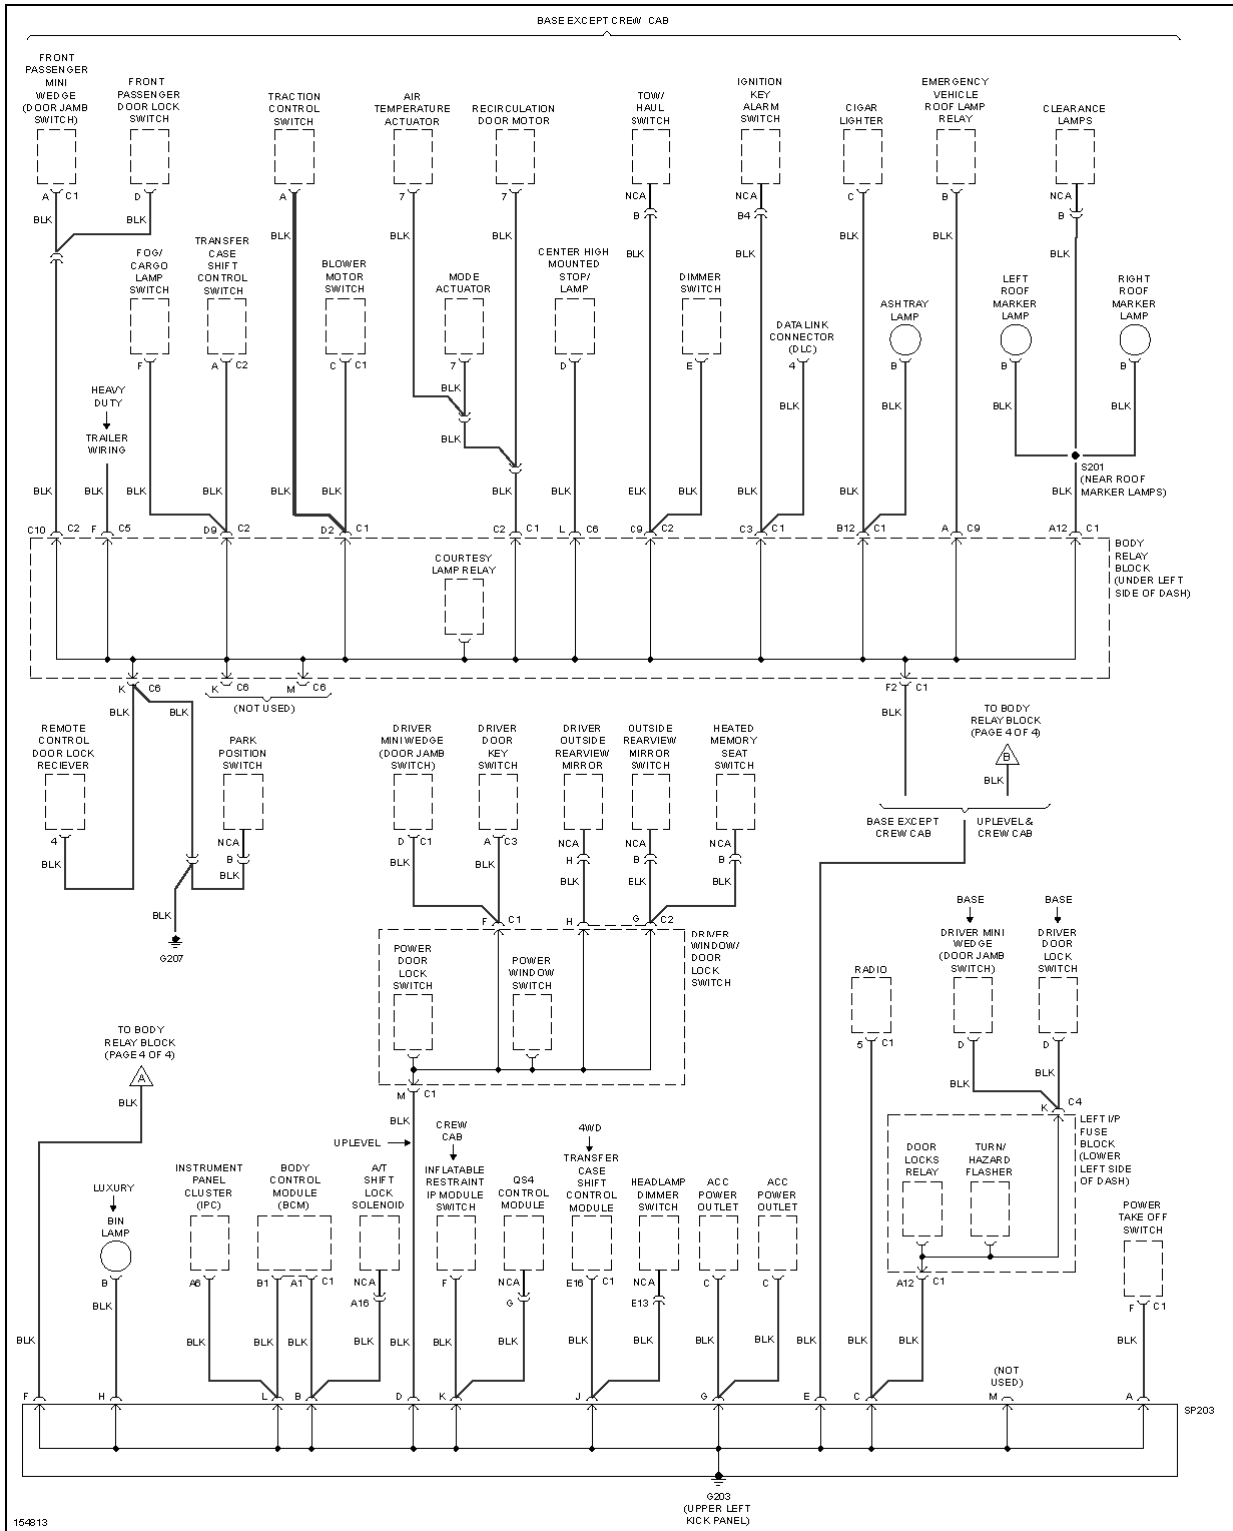

2002 SYSTEM WIRING DIAGRAMS Chevrolet - Silverado 1500 HD

Fig. 30: Ground Distribution Circuit (1 of 4)

2002 SYSTEM WIRING DIAGRAMS Chevrolet - Silverado 1500 HD

Fig. 31: Ground Distribution Circuit (2 of 4)

2002 SYSTEM WIRING DIAGRAMS Chevrolet - Silverado 1500 HD

Fig. 32: Ground Distribution Circuit (3 of 4)

**Fig. 33: Ground Distribution Circuit (4 of 4)**