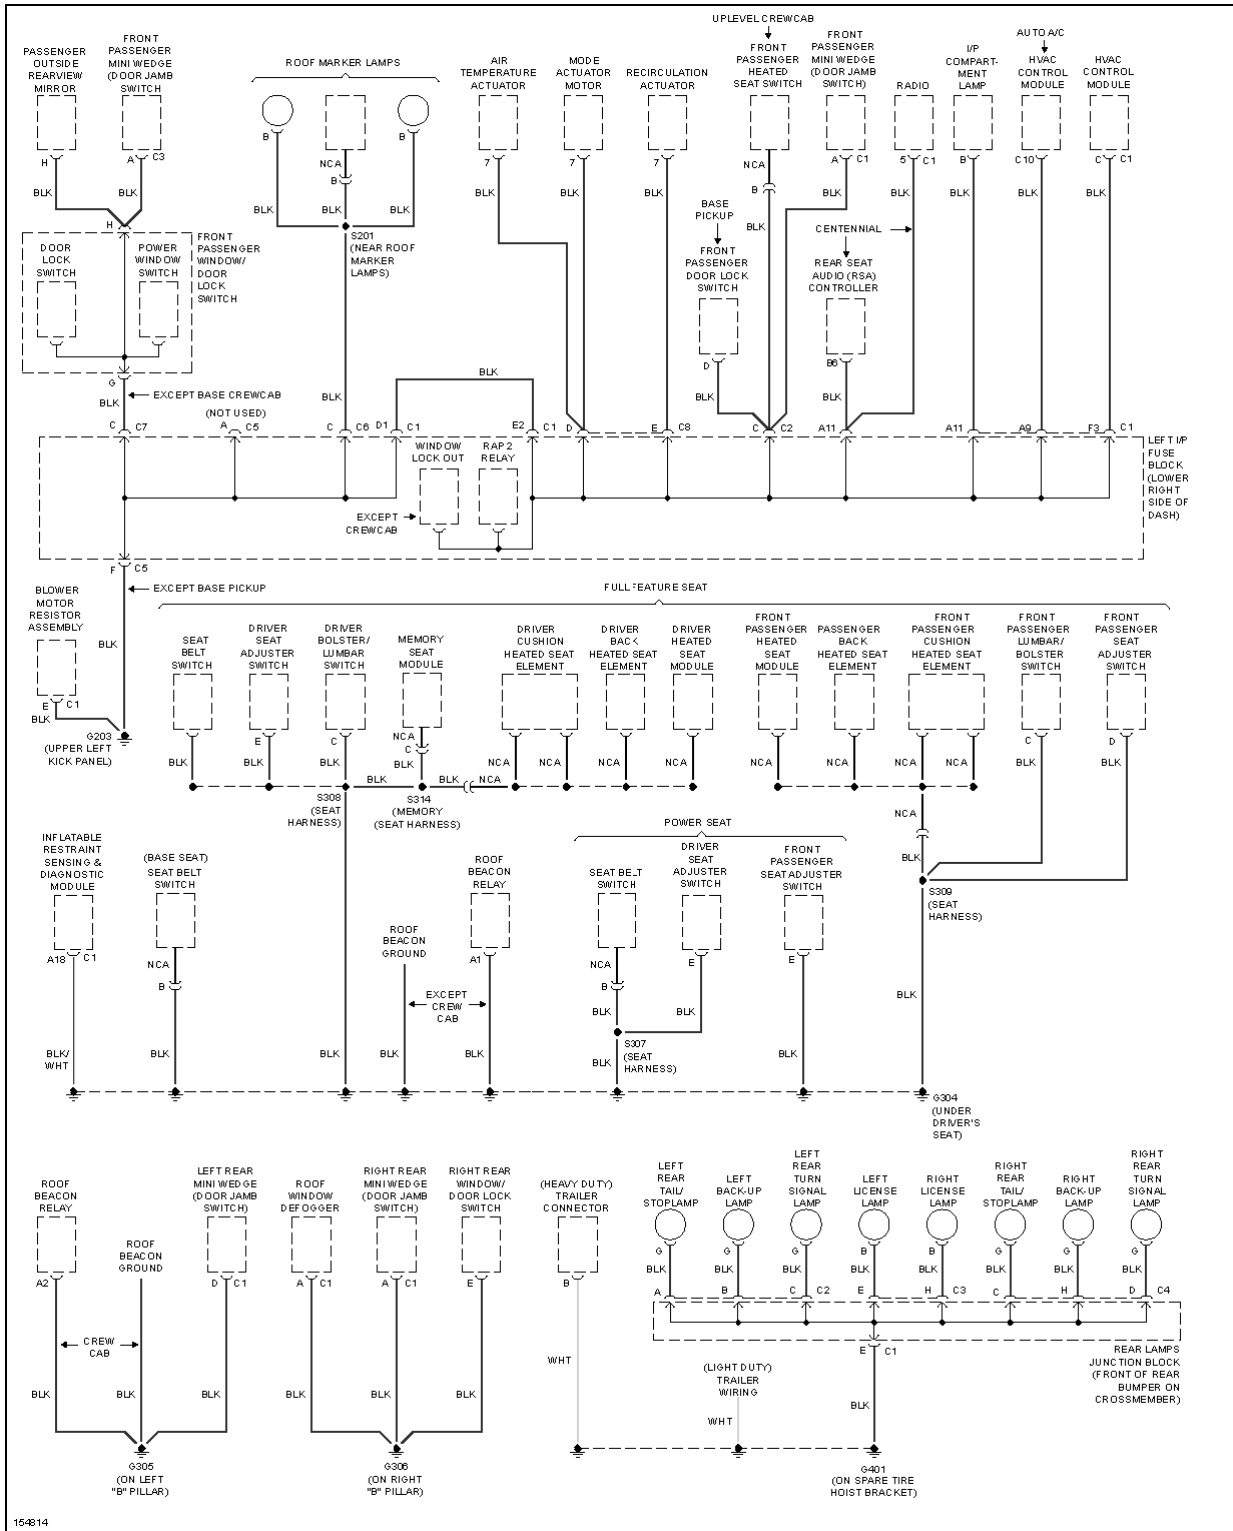

2002 SYSTEM WIRING DIAGRAMS Chevrolet - Silverado 1500 HD

Fig. 30: Ground Distribution Circuit (1 of 4)

2002 SYSTEM WIRING DIAGRAMS Chevrolet - Silverado 1500 HD

Fig. 31: Ground Distribution Circuit (2 of 4)

2002 SYSTEM WIRING DIAGRAMS Chevrolet - Silverado 1500 HD

Fig. 32: Ground Distribution Circuit (3 of 4)

**Fig. 33: Ground Distribution Circuit (4 of 4)**