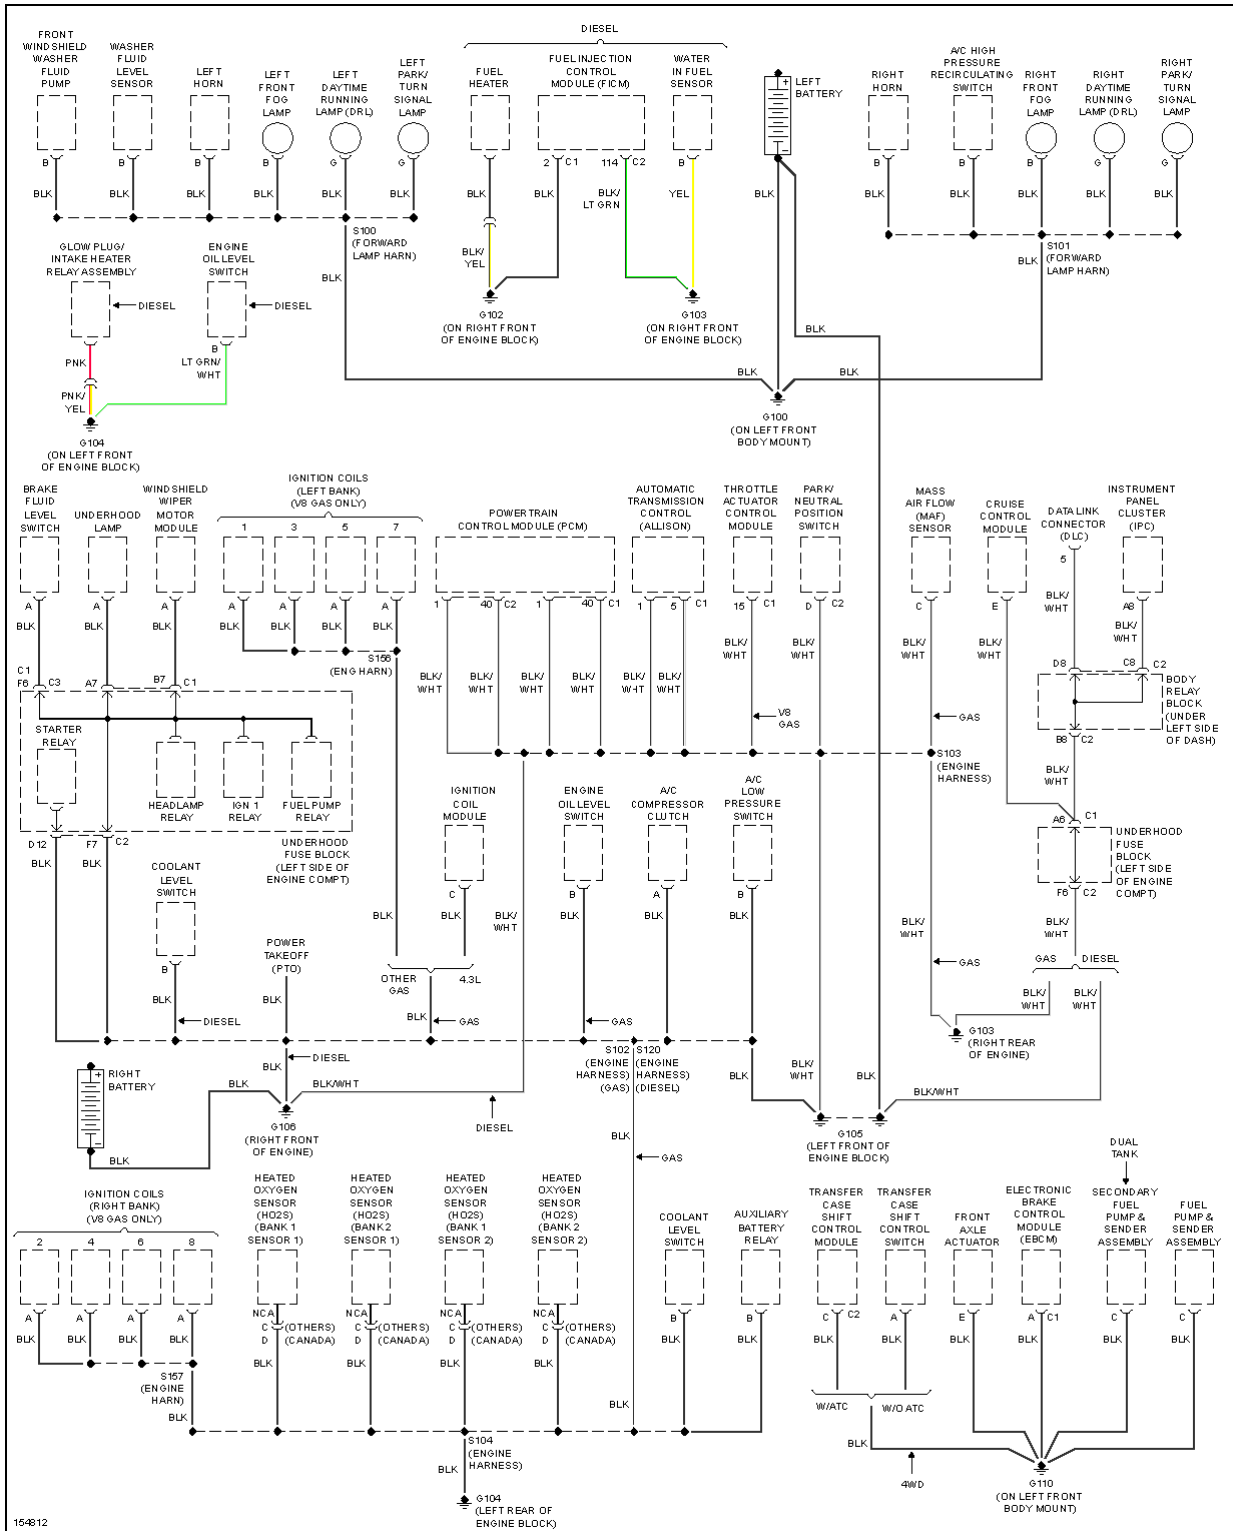

2002 SYSTEM WIRING DIAGRAMS Chevrolet - Silverado 1500 HD

Fig. 30: Ground Distribution Circuit (1 of 4)

2002 SYSTEM WIRING DIAGRAMS Chevrolet - Silverado 1500 HD

Fig. 31: Ground Distribution Circuit (2 of 4)

2002 SYSTEM WIRING DIAGRAMS Chevrolet - Silverado 1500 HD

Fig. 32: Ground Distribution Circuit (3 of 4)

**Fig. 33: Ground Distribution Circuit (4 of 4)**