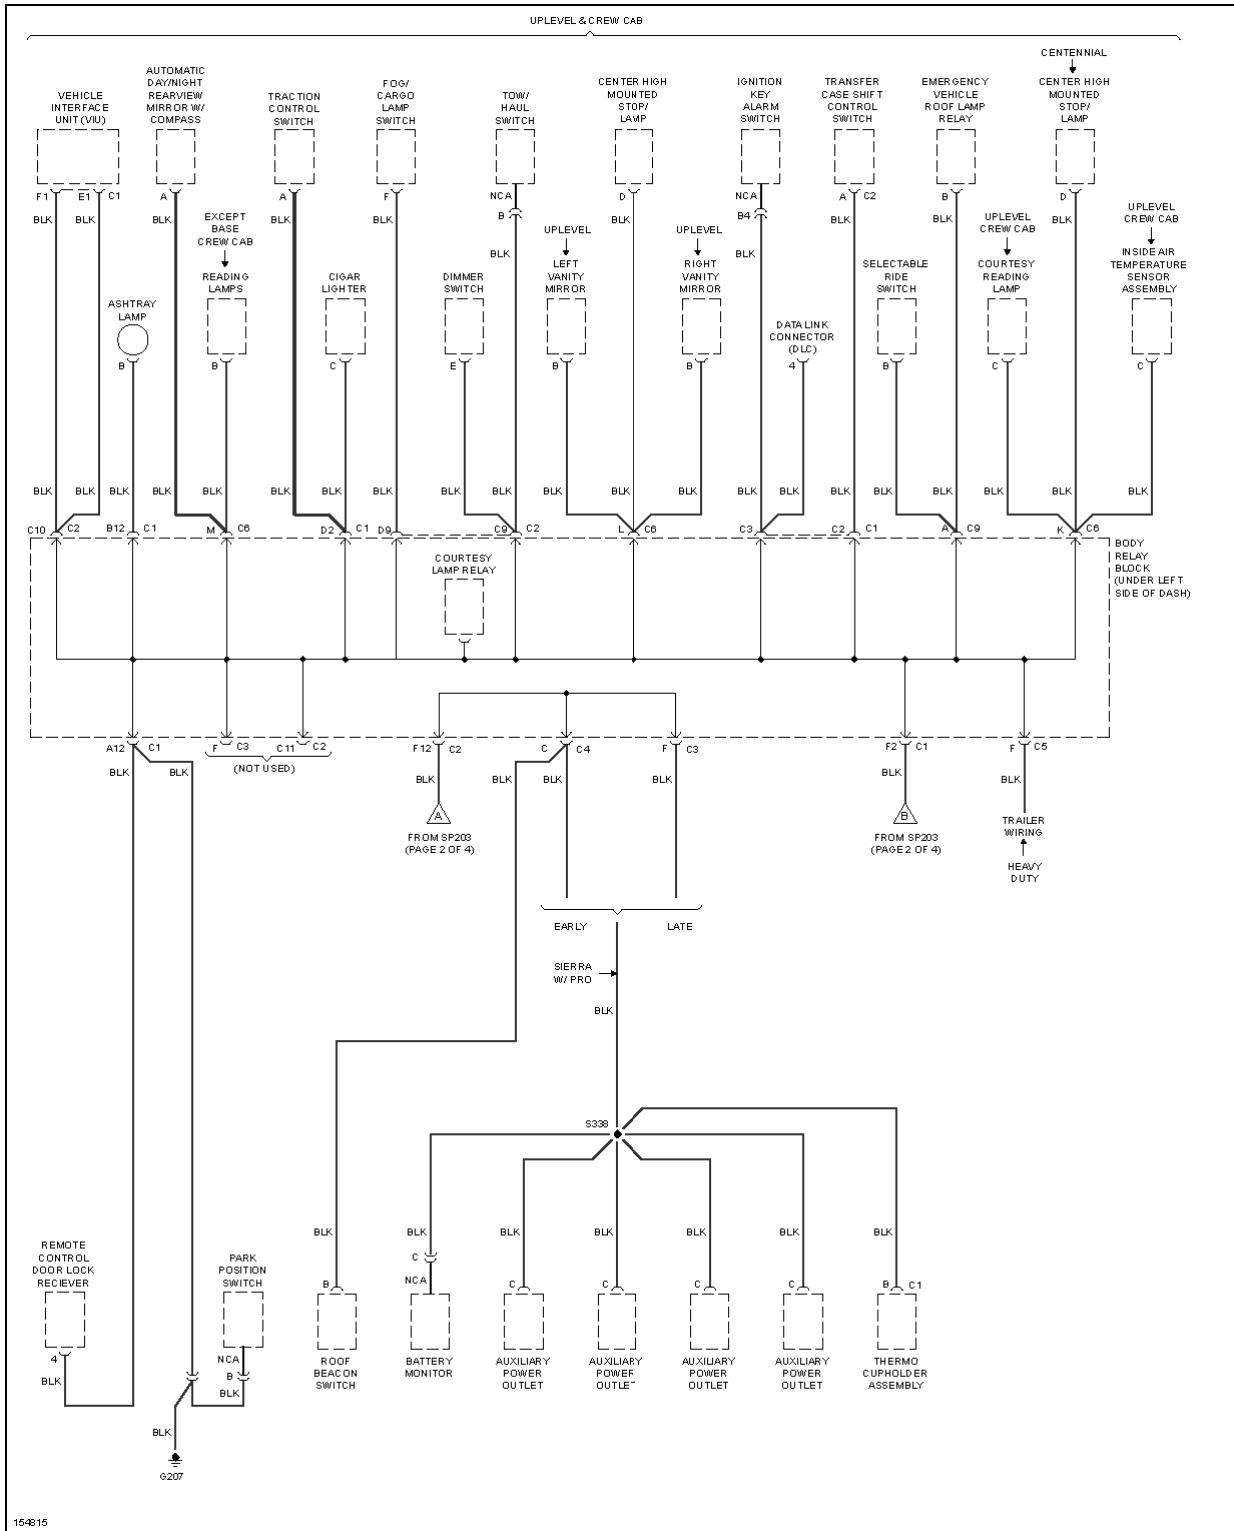

2002 SYSTEM WIRING DIAGRAMS Chevrolet - Silverado 1500 HD

Fig. 30: Ground Distribution Circuit (1 of 4)

2002 SYSTEM WIRING DIAGRAMS Chevrolet - Silverado 1500 HD

Fig. 31: Ground Distribution Circuit (2 of 4)

2002 SYSTEM WIRING DIAGRAMS Chevrolet - Silverado 1500 HD

Fig. 32: Ground Distribution Circuit (3 of 4)

**Fig. 33: Ground Distribution Circuit (4 of 4)**