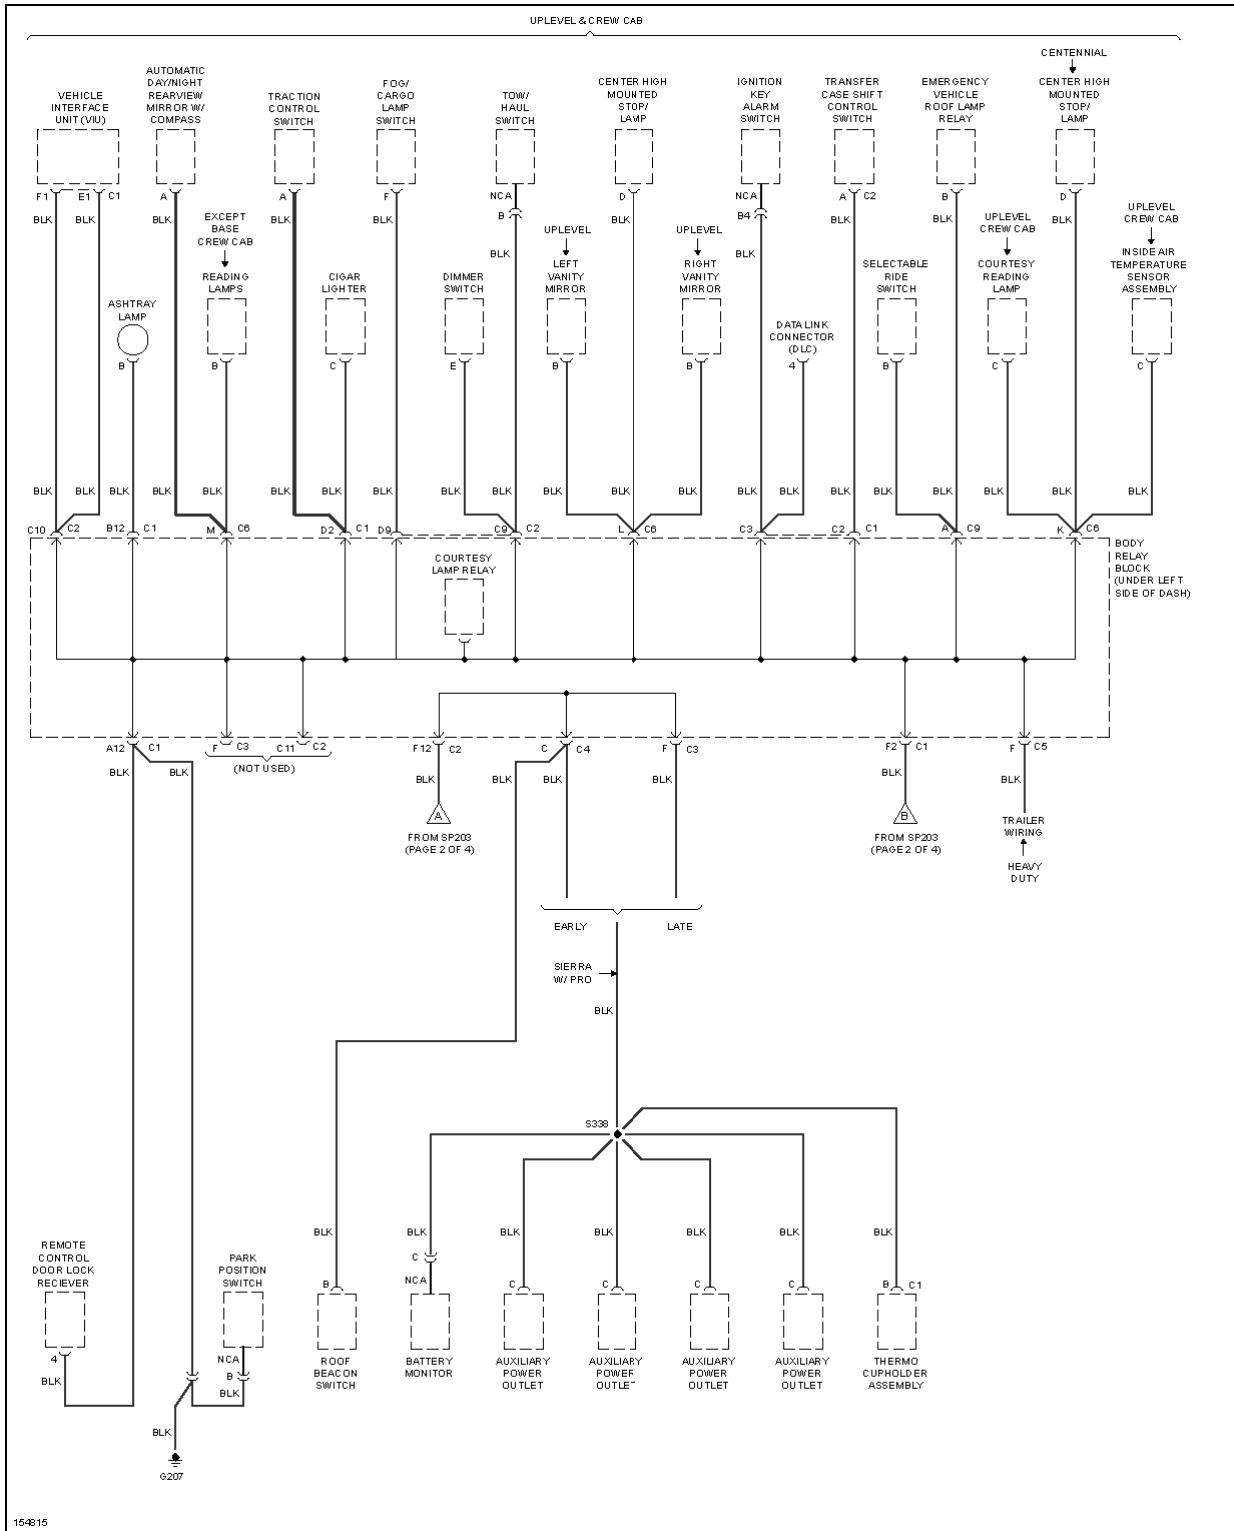

## 2002 SYSTEM WIRING DIAGRAMS CHEVROLET Silverado 2500

**Fig. 29: Ground Distribution Circuit (1 of 4)**

2002 SYSTEM WIRING DIAGRAMS CHEVROLET Silverado 2500

**Fig. 30: Ground Distribution Circuit (2 of 4)**

2002 SYSTEM WIRING DIAGRAMS CHEVROLET Silverado 2500

Fig. 31: Ground Distribution Circuit (3 of 4)

2002 SYSTEM WIRING DIAGRAMS CHEVROLET Silverado 2500

**Fig. 32: Ground Distribution Circuit (4 of 4)**