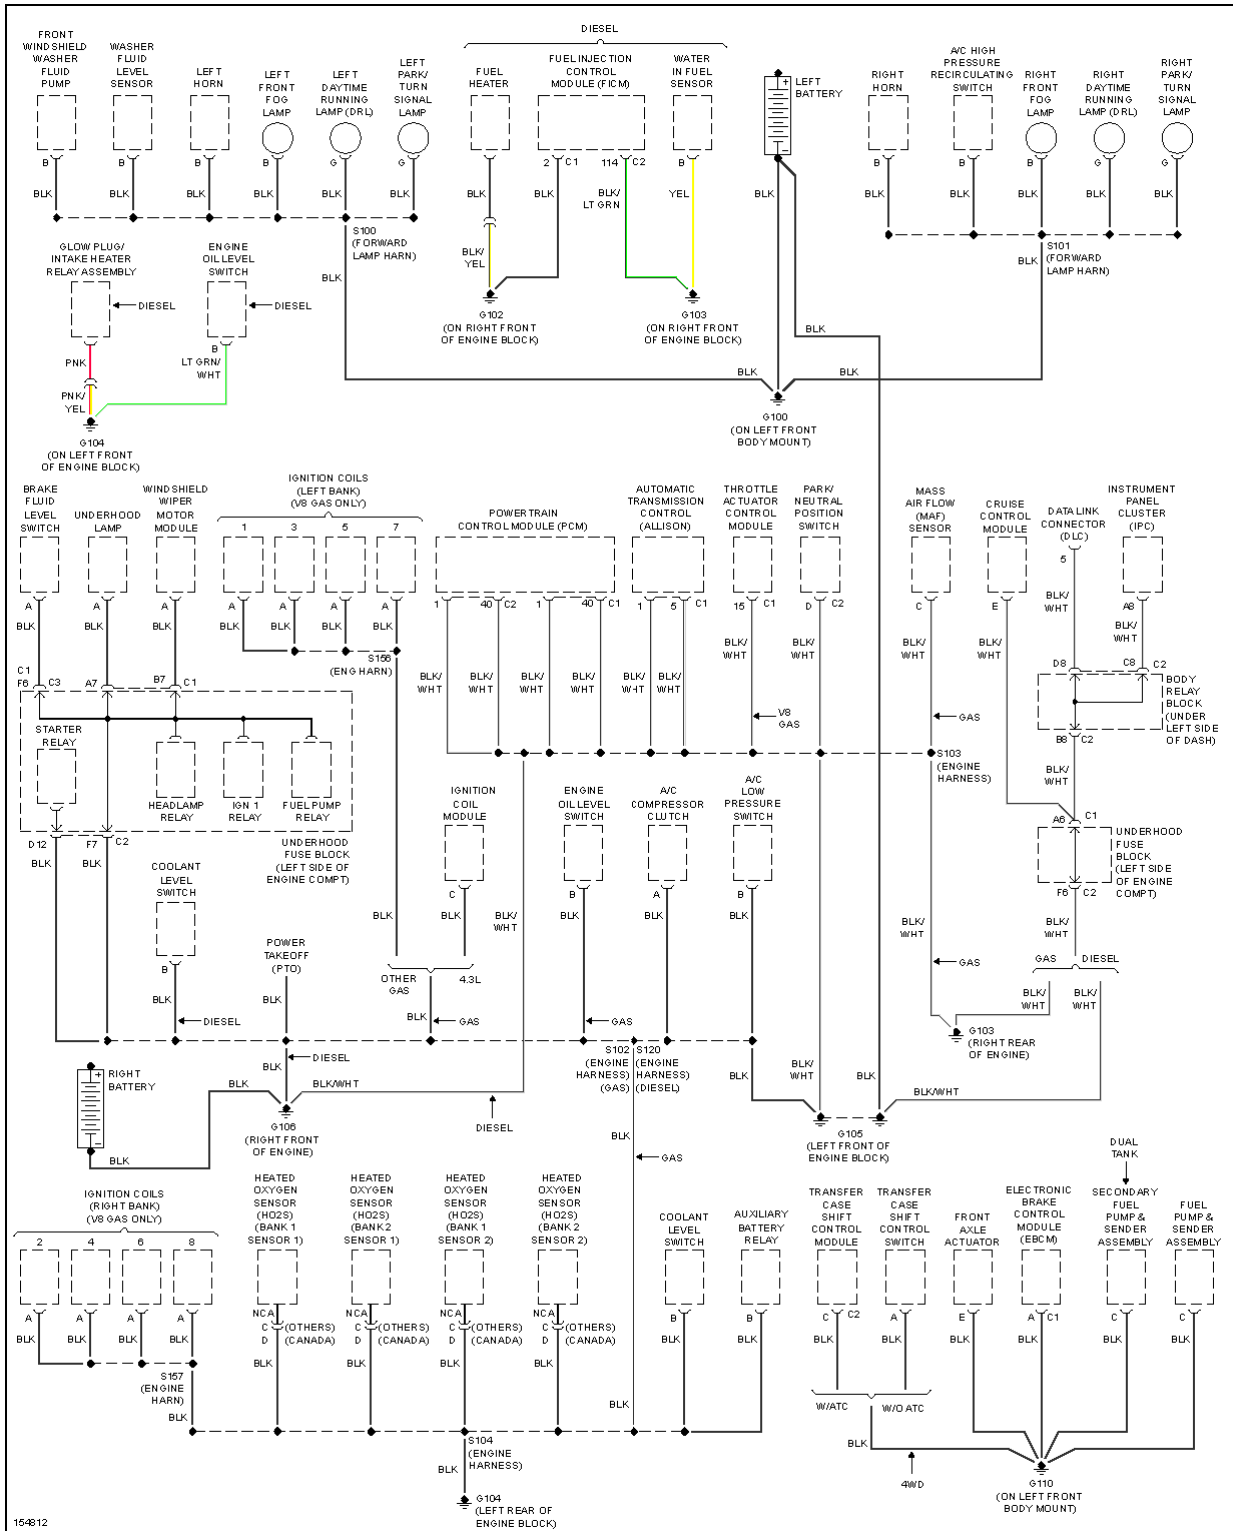

## 2002 SYSTEM WIRING DIAGRAMS CHEVROLET Silverado 2500

**Fig. 29: Ground Distribution Circuit (1 of 4)**

2002 SYSTEM WIRING DIAGRAMS CHEVROLET Silverado 2500

**Fig. 30: Ground Distribution Circuit (2 of 4)**

2002 SYSTEM WIRING DIAGRAMS CHEVROLET Silverado 2500

Fig. 31: Ground Distribution Circuit (3 of 4)

2002 SYSTEM WIRING DIAGRAMS CHEVROLET Silverado 2500

**Fig. 32: Ground Distribution Circuit (4 of 4)**