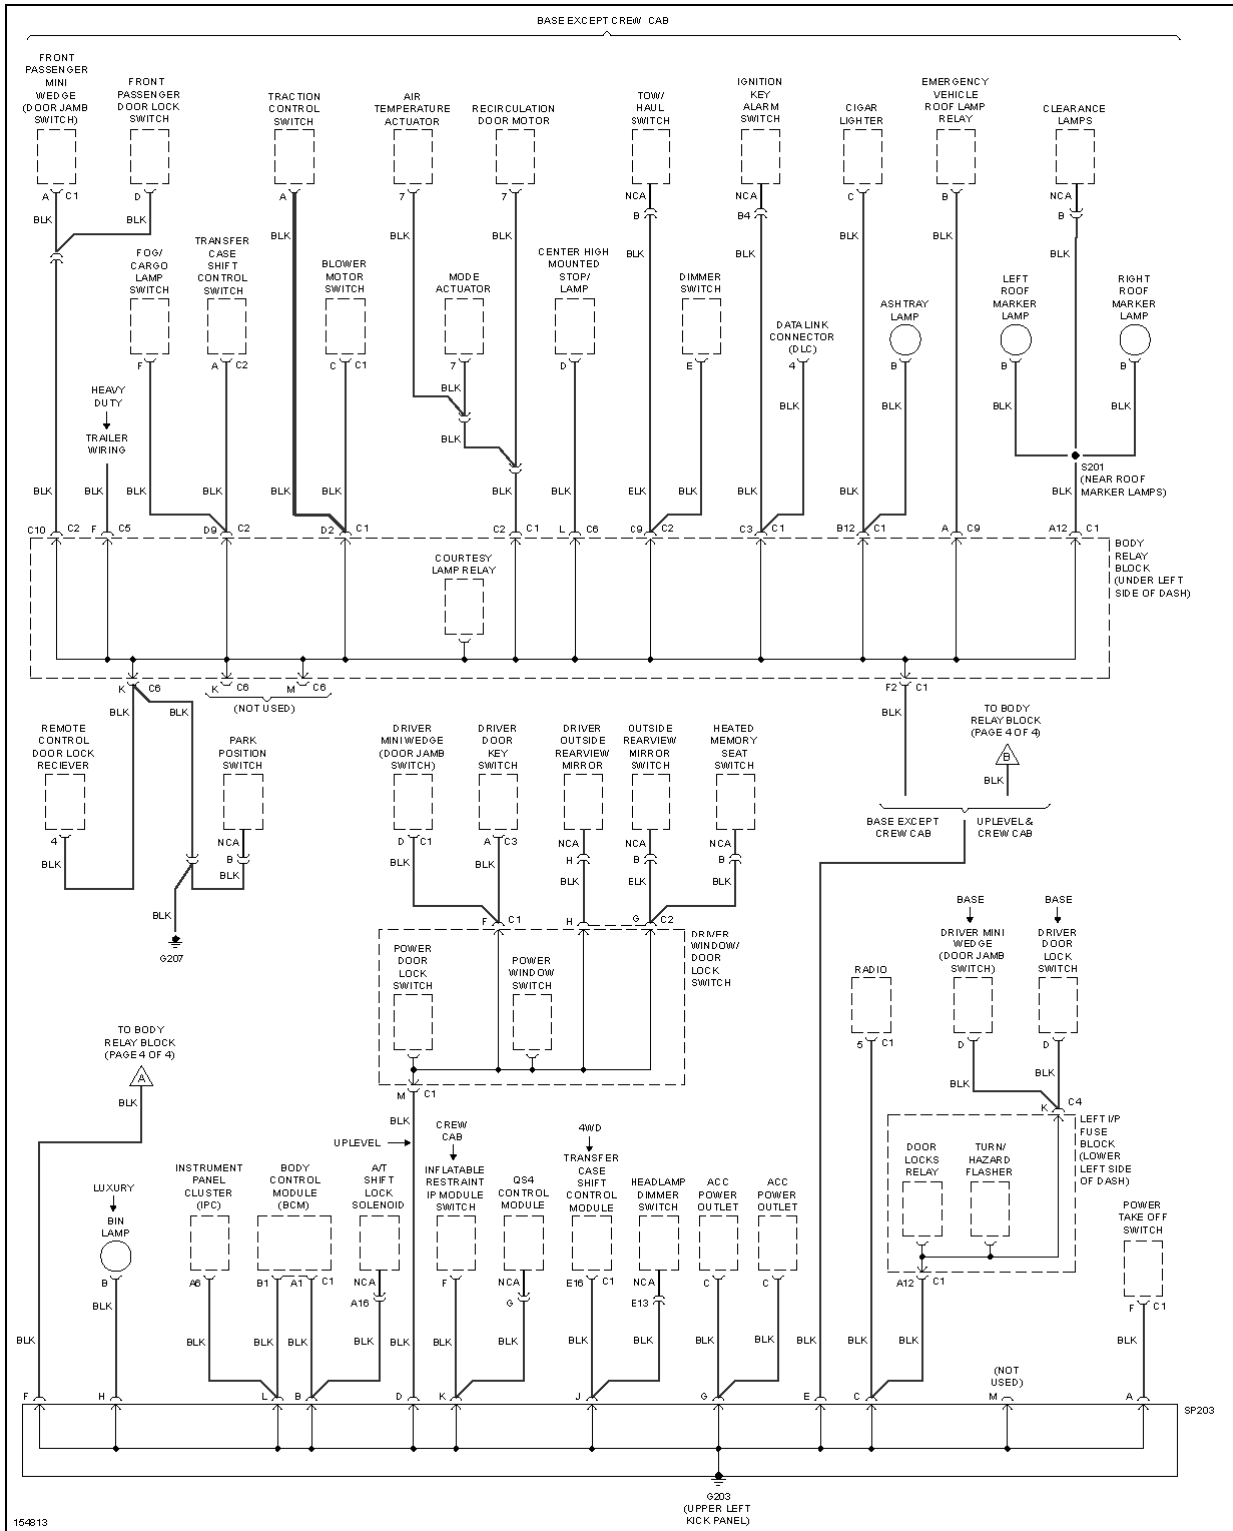

## 2002 SYSTEM WIRING DIAGRAMS CHEVROLET Silverado 2500

**Fig. 29: Ground Distribution Circuit (1 of 4)**

2002 SYSTEM WIRING DIAGRAMS CHEVROLET Silverado 2500

**Fig. 30: Ground Distribution Circuit (2 of 4)**

2002 SYSTEM WIRING DIAGRAMS CHEVROLET Silverado 2500

Fig. 31: Ground Distribution Circuit (3 of 4)

2002 SYSTEM WIRING DIAGRAMS CHEVROLET Silverado 2500

**Fig. 32: Ground Distribution Circuit (4 of 4)**