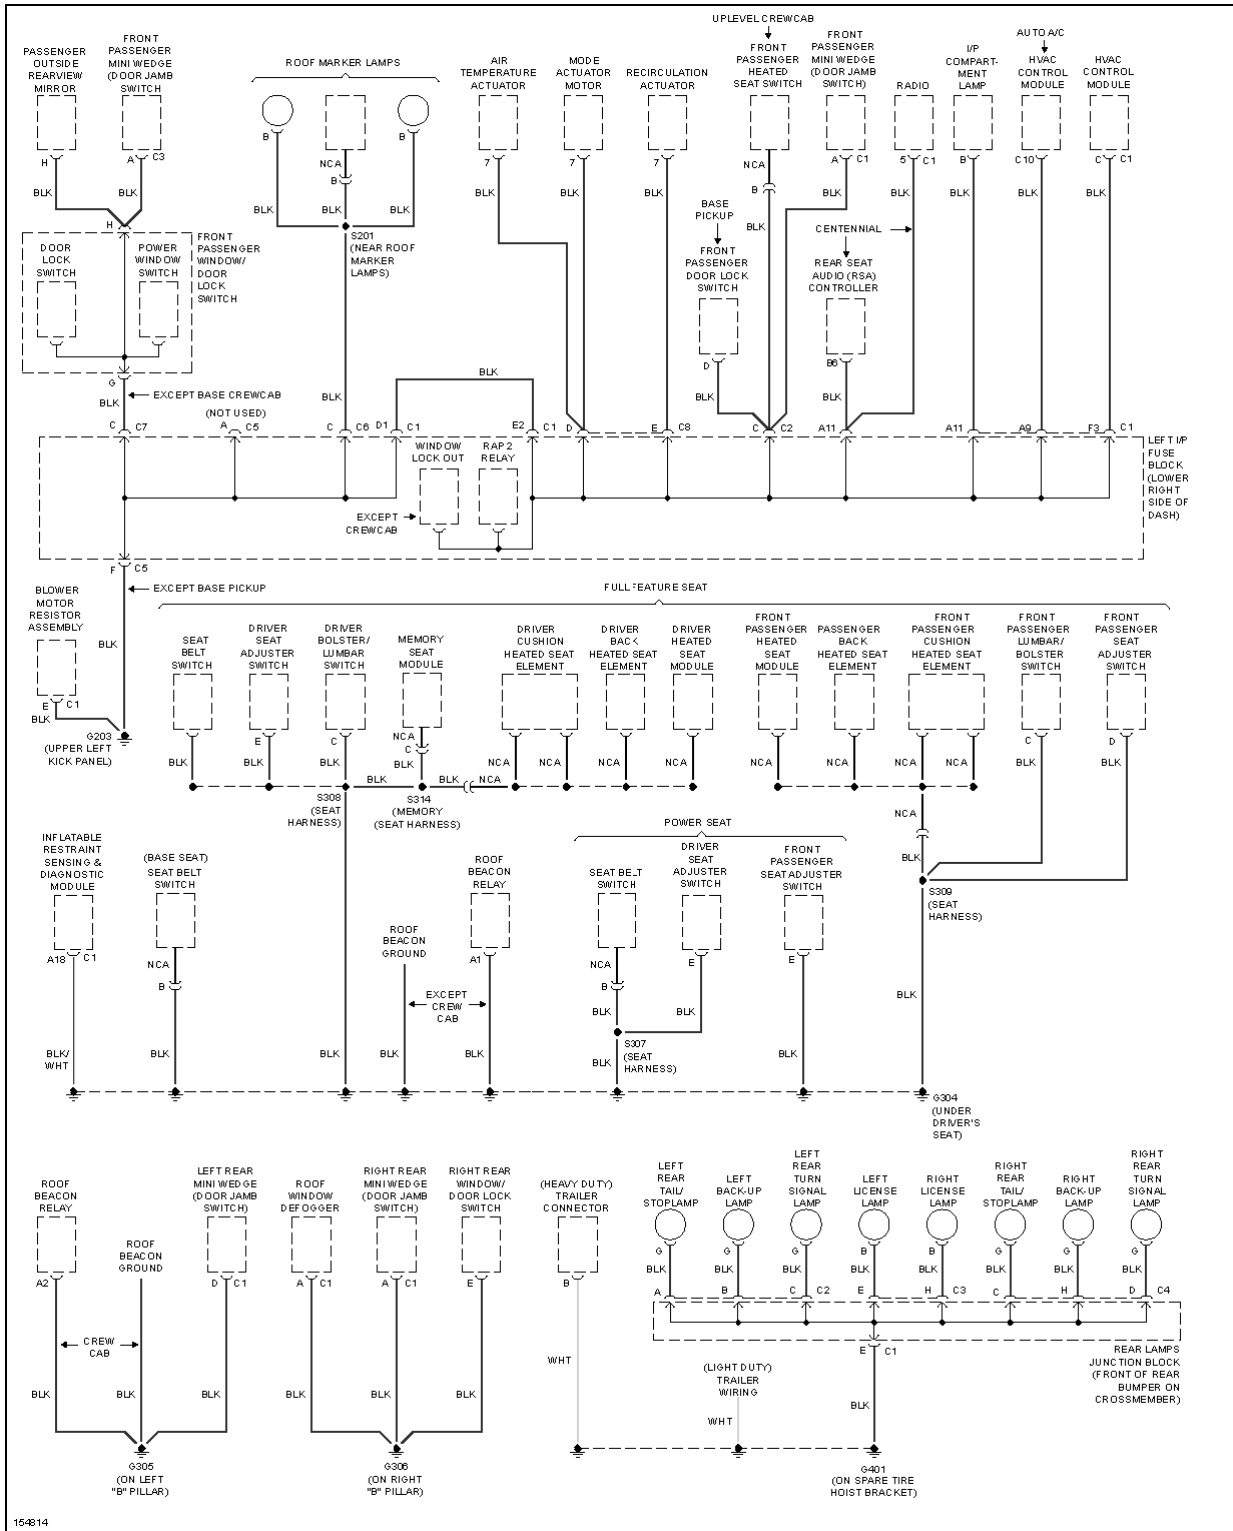

## 2002 SYSTEM WIRING DIAGRAMS CHEVROLET Silverado 2500

**Fig. 29: Ground Distribution Circuit (1 of 4)**

2002 SYSTEM WIRING DIAGRAMS CHEVROLET Silverado 2500

**Fig. 30: Ground Distribution Circuit (2 of 4)**

2002 SYSTEM WIRING DIAGRAMS CHEVROLET Silverado 2500

Fig. 31: Ground Distribution Circuit (3 of 4)

2002 SYSTEM WIRING DIAGRAMS CHEVROLET Silverado 2500

**Fig. 32: Ground Distribution Circuit (4 of 4)**