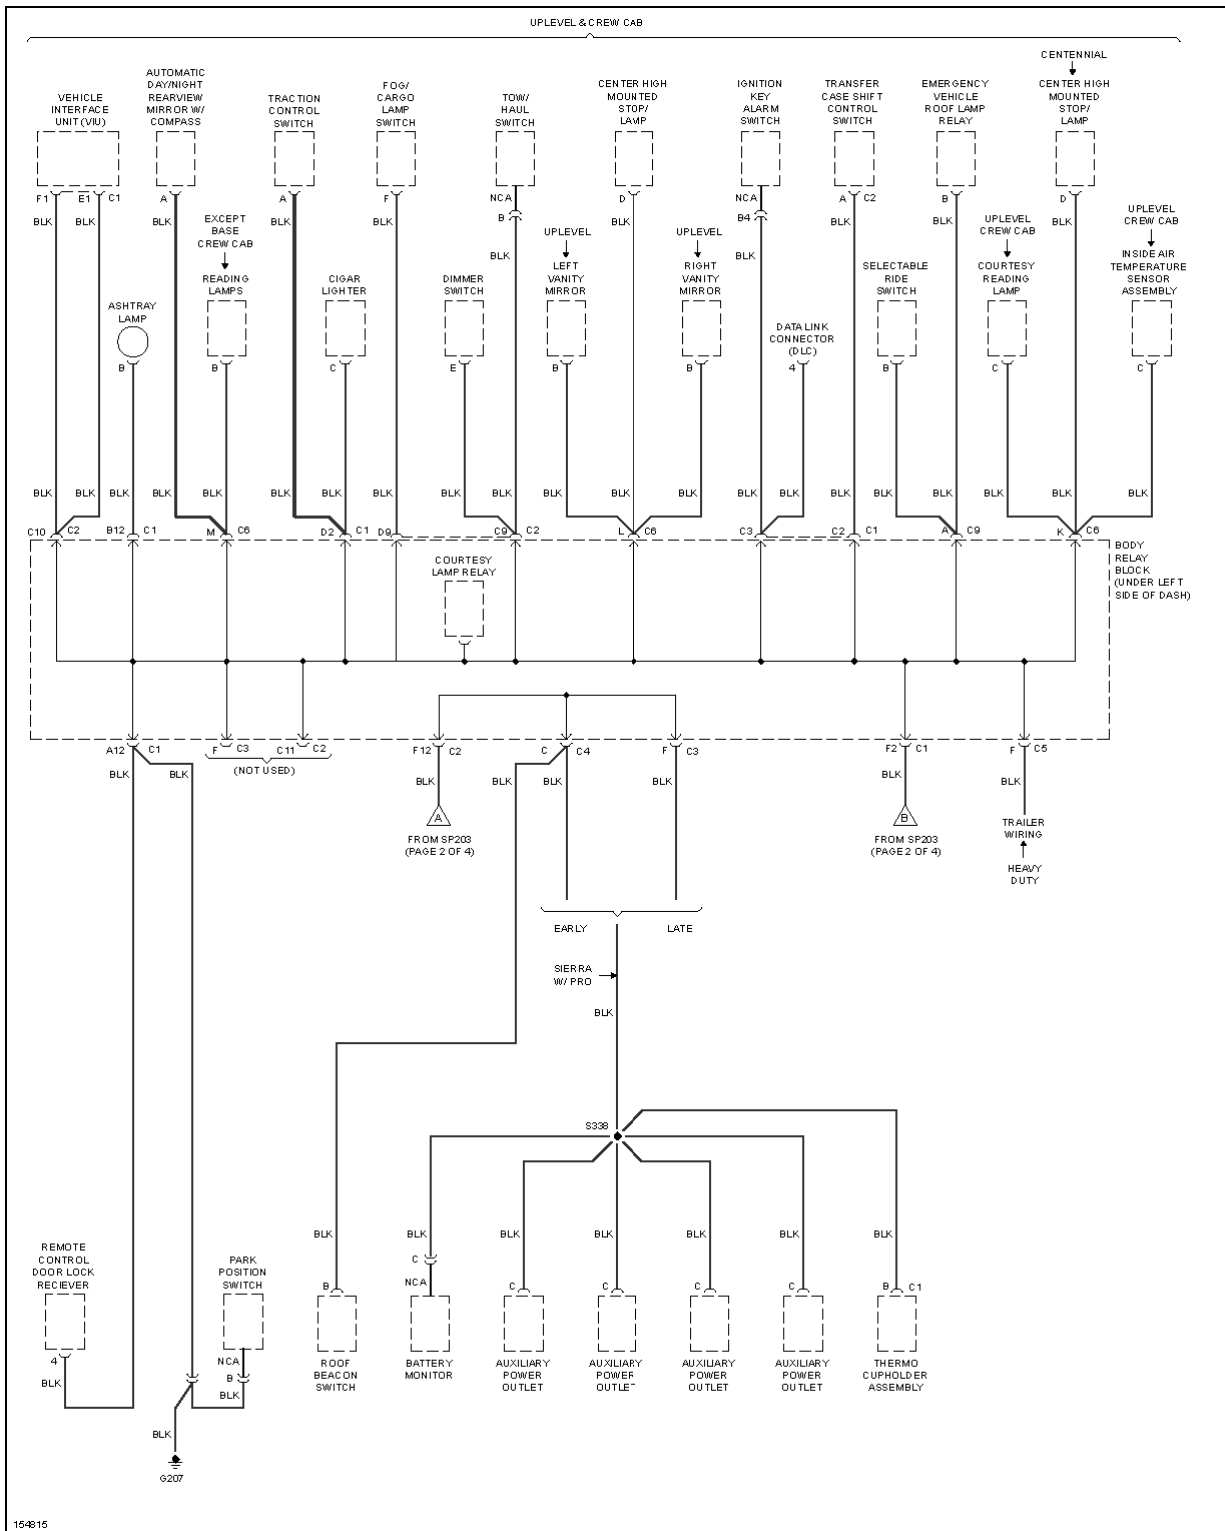

## 2002 SYSTEM WIRING DIAGRAMS CHEVROLET Silverado 2500 HD

**Fig. 55: Ground Distribution Circuit (1 of 4)**

2002 SYSTEM WIRING DIAGRAMS CHEVROLET Silverado 2500 HD

Fig. 56: Ground Distribution Circuit (2 of 4)

2002 SYSTEM WIRING DIAGRAMS CHEVROLET Silverado 2500 HD

Fig. 57: Ground Distribution Circuit (3 of 4)

2002 SYSTEM WIRING DIAGRAMS CHEVROLET Silverado 2500 HD

Fig. 58: Ground Distribution Circuit (4 of 4)