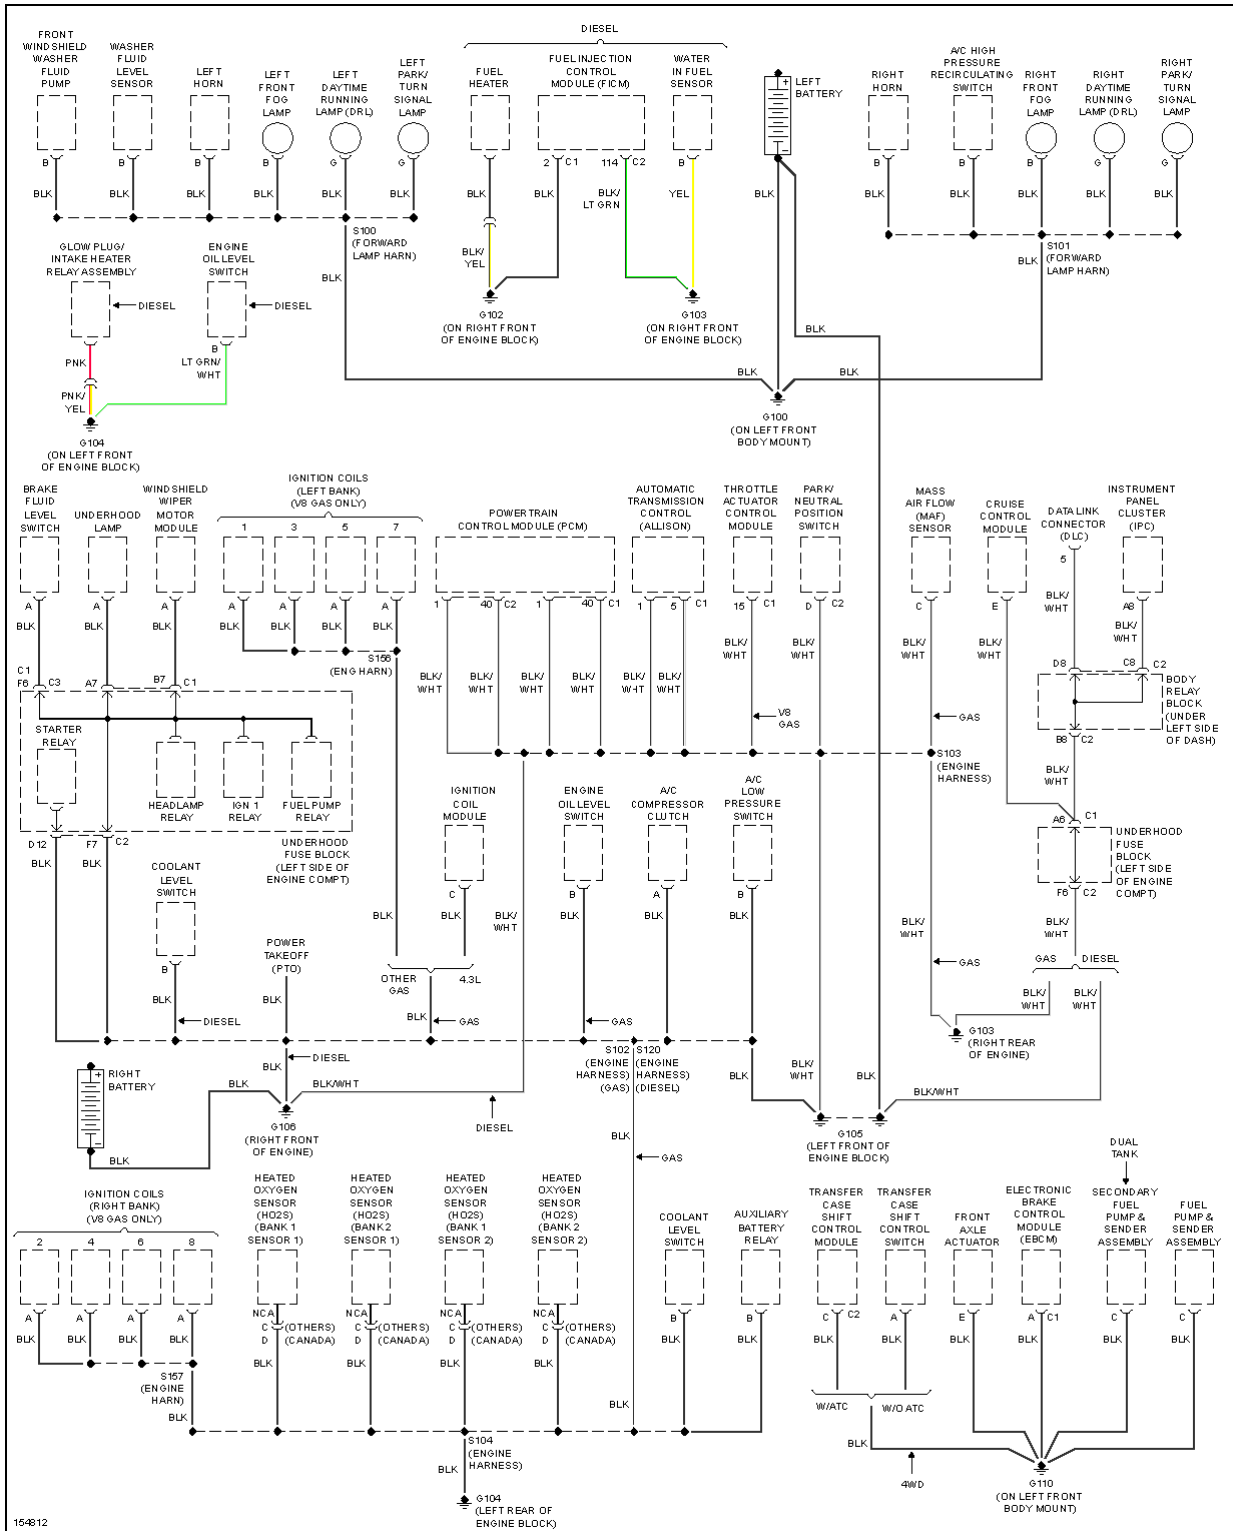

## 2002 SYSTEM WIRING DIAGRAMS CHEVROLET Silverado 2500 HD

**Fig. 55: Ground Distribution Circuit (1 of 4)**

2002 SYSTEM WIRING DIAGRAMS CHEVROLET Silverado 2500 HD

Fig. 56: Ground Distribution Circuit (2 of 4)

2002 SYSTEM WIRING DIAGRAMS CHEVROLET Silverado 2500 HD

Fig. 57: Ground Distribution Circuit (3 of 4)

2002 SYSTEM WIRING DIAGRAMS CHEVROLET Silverado 2500 HD

Fig. 58: Ground Distribution Circuit (4 of 4)