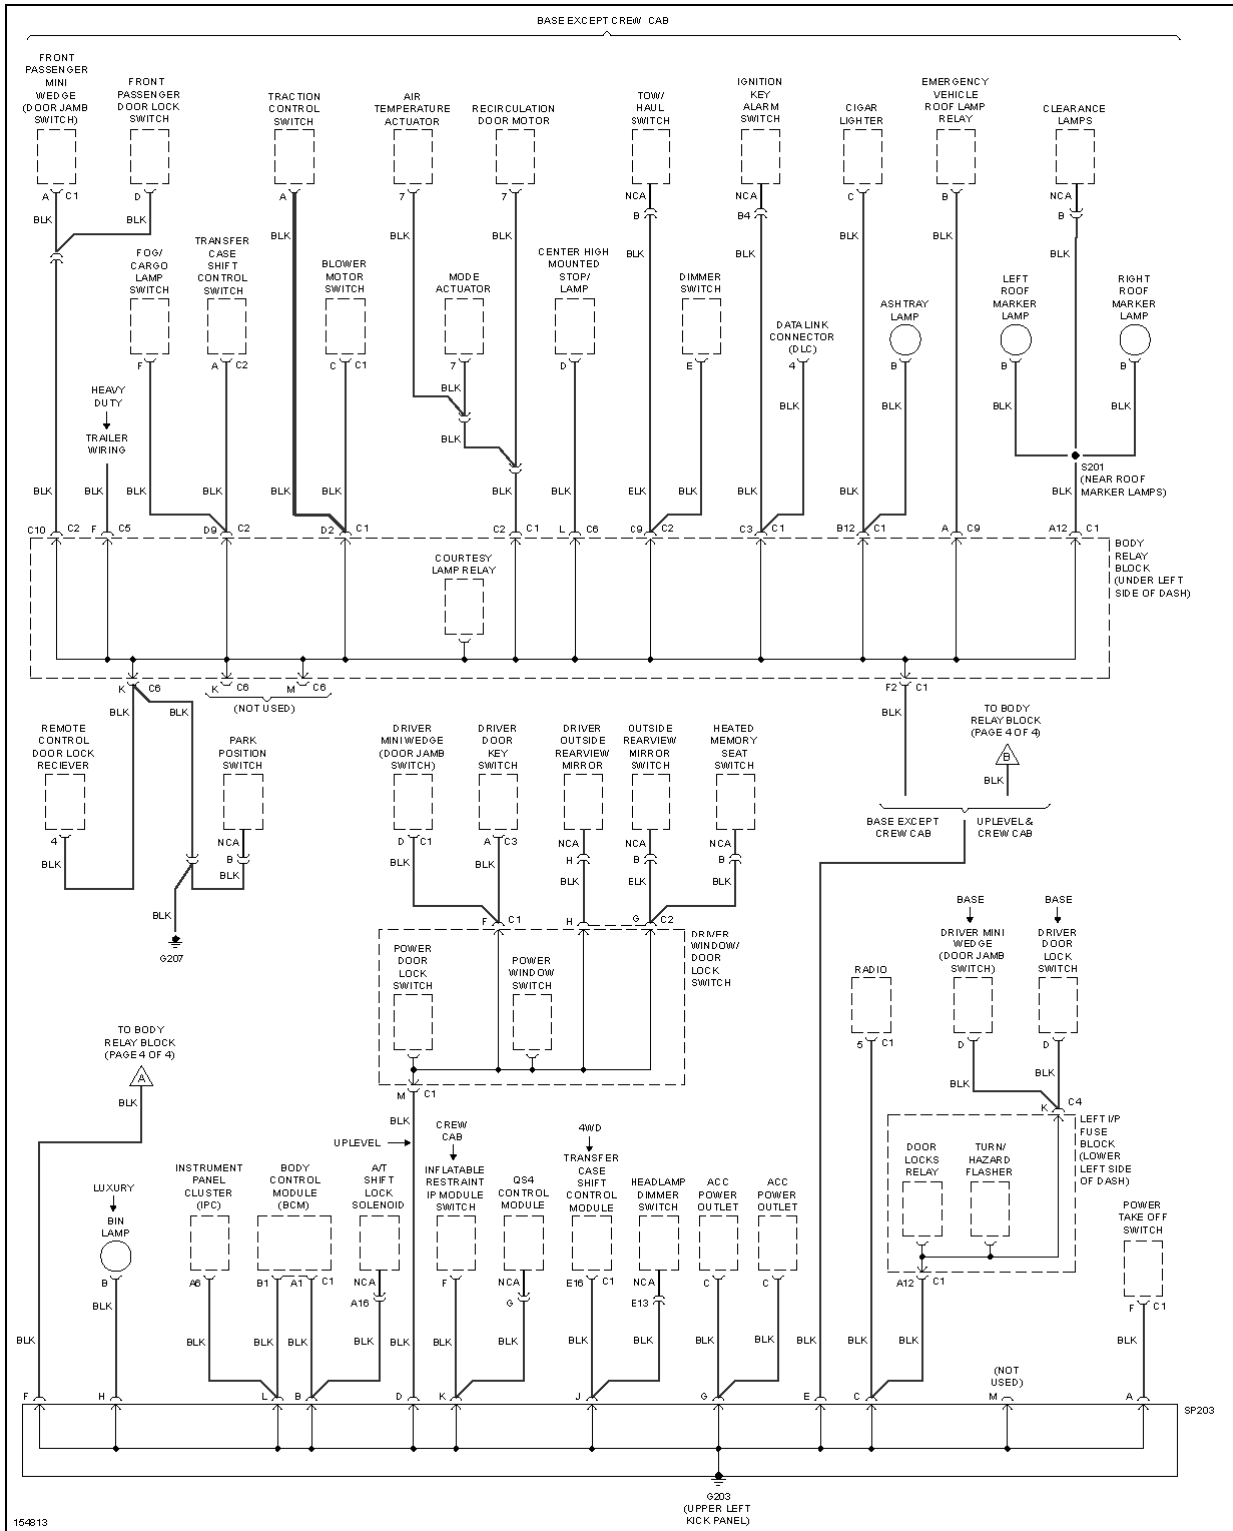

## 2002 SYSTEM WIRING DIAGRAMS CHEVROLET Silverado 2500 HD

**Fig. 55: Ground Distribution Circuit (1 of 4)**

2002 SYSTEM WIRING DIAGRAMS CHEVROLET Silverado 2500 HD

Fig. 56: Ground Distribution Circuit (2 of 4)

2002 SYSTEM WIRING DIAGRAMS CHEVROLET Silverado 2500 HD

Fig. 57: Ground Distribution Circuit (3 of 4)

2002 SYSTEM WIRING DIAGRAMS CHEVROLET Silverado 2500 HD

Fig. 58: Ground Distribution Circuit (4 of 4)