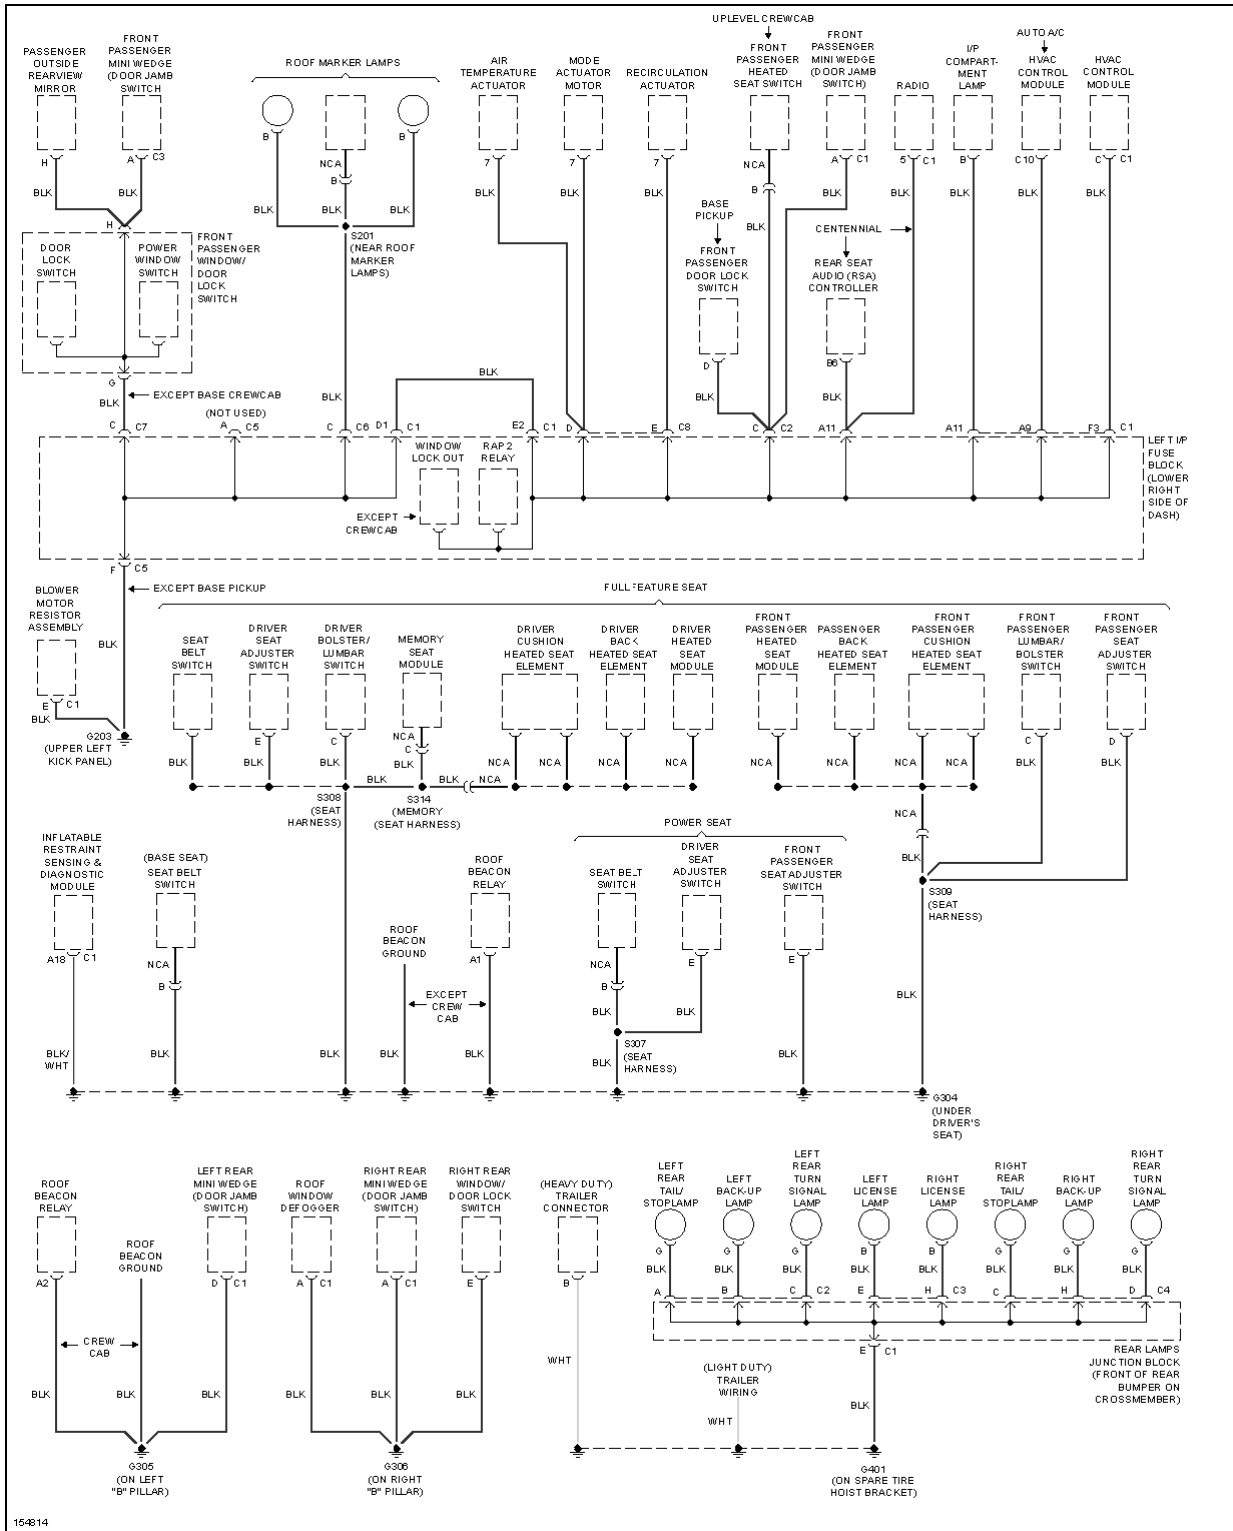

## 2002 SYSTEM WIRING DIAGRAMS CHEVROLET Silverado 2500 HD

**Fig. 55: Ground Distribution Circuit (1 of 4)**

2002 SYSTEM WIRING DIAGRAMS CHEVROLET Silverado 2500 HD

Fig. 56: Ground Distribution Circuit (2 of 4)

2002 SYSTEM WIRING DIAGRAMS CHEVROLET Silverado 2500 HD

Fig. 57: Ground Distribution Circuit (3 of 4)

2002 SYSTEM WIRING DIAGRAMS CHEVROLET Silverado 2500 HD

Fig. 58: Ground Distribution Circuit (4 of 4)